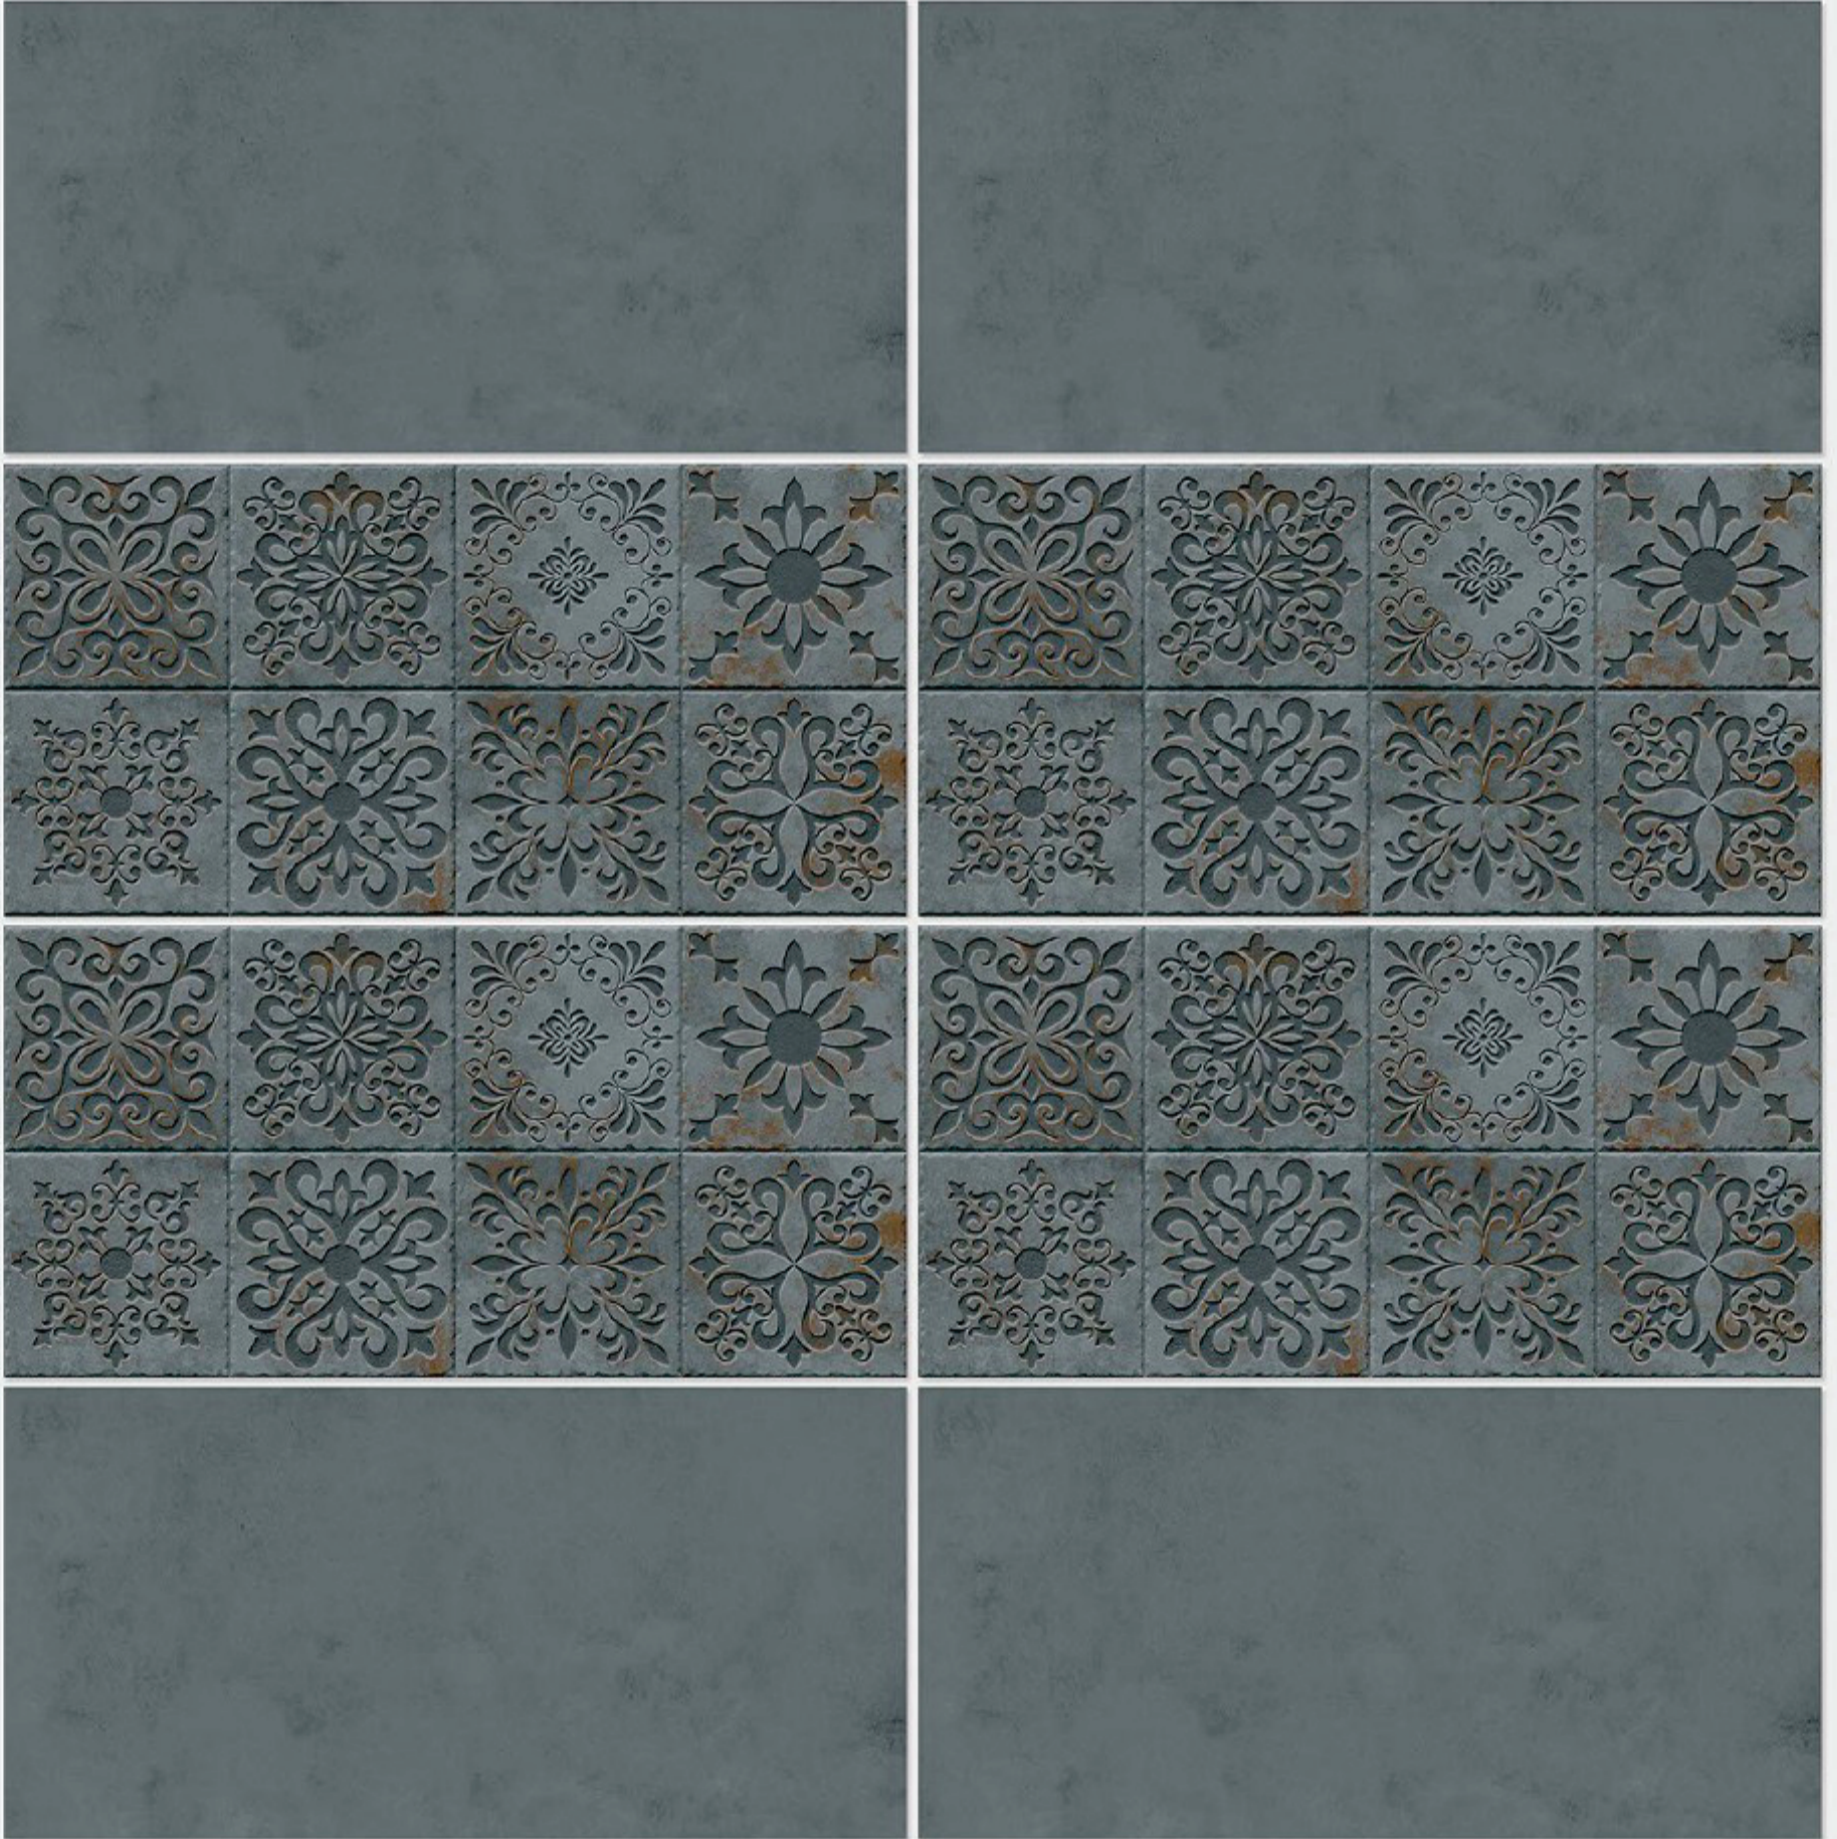

Tile Shown
4118