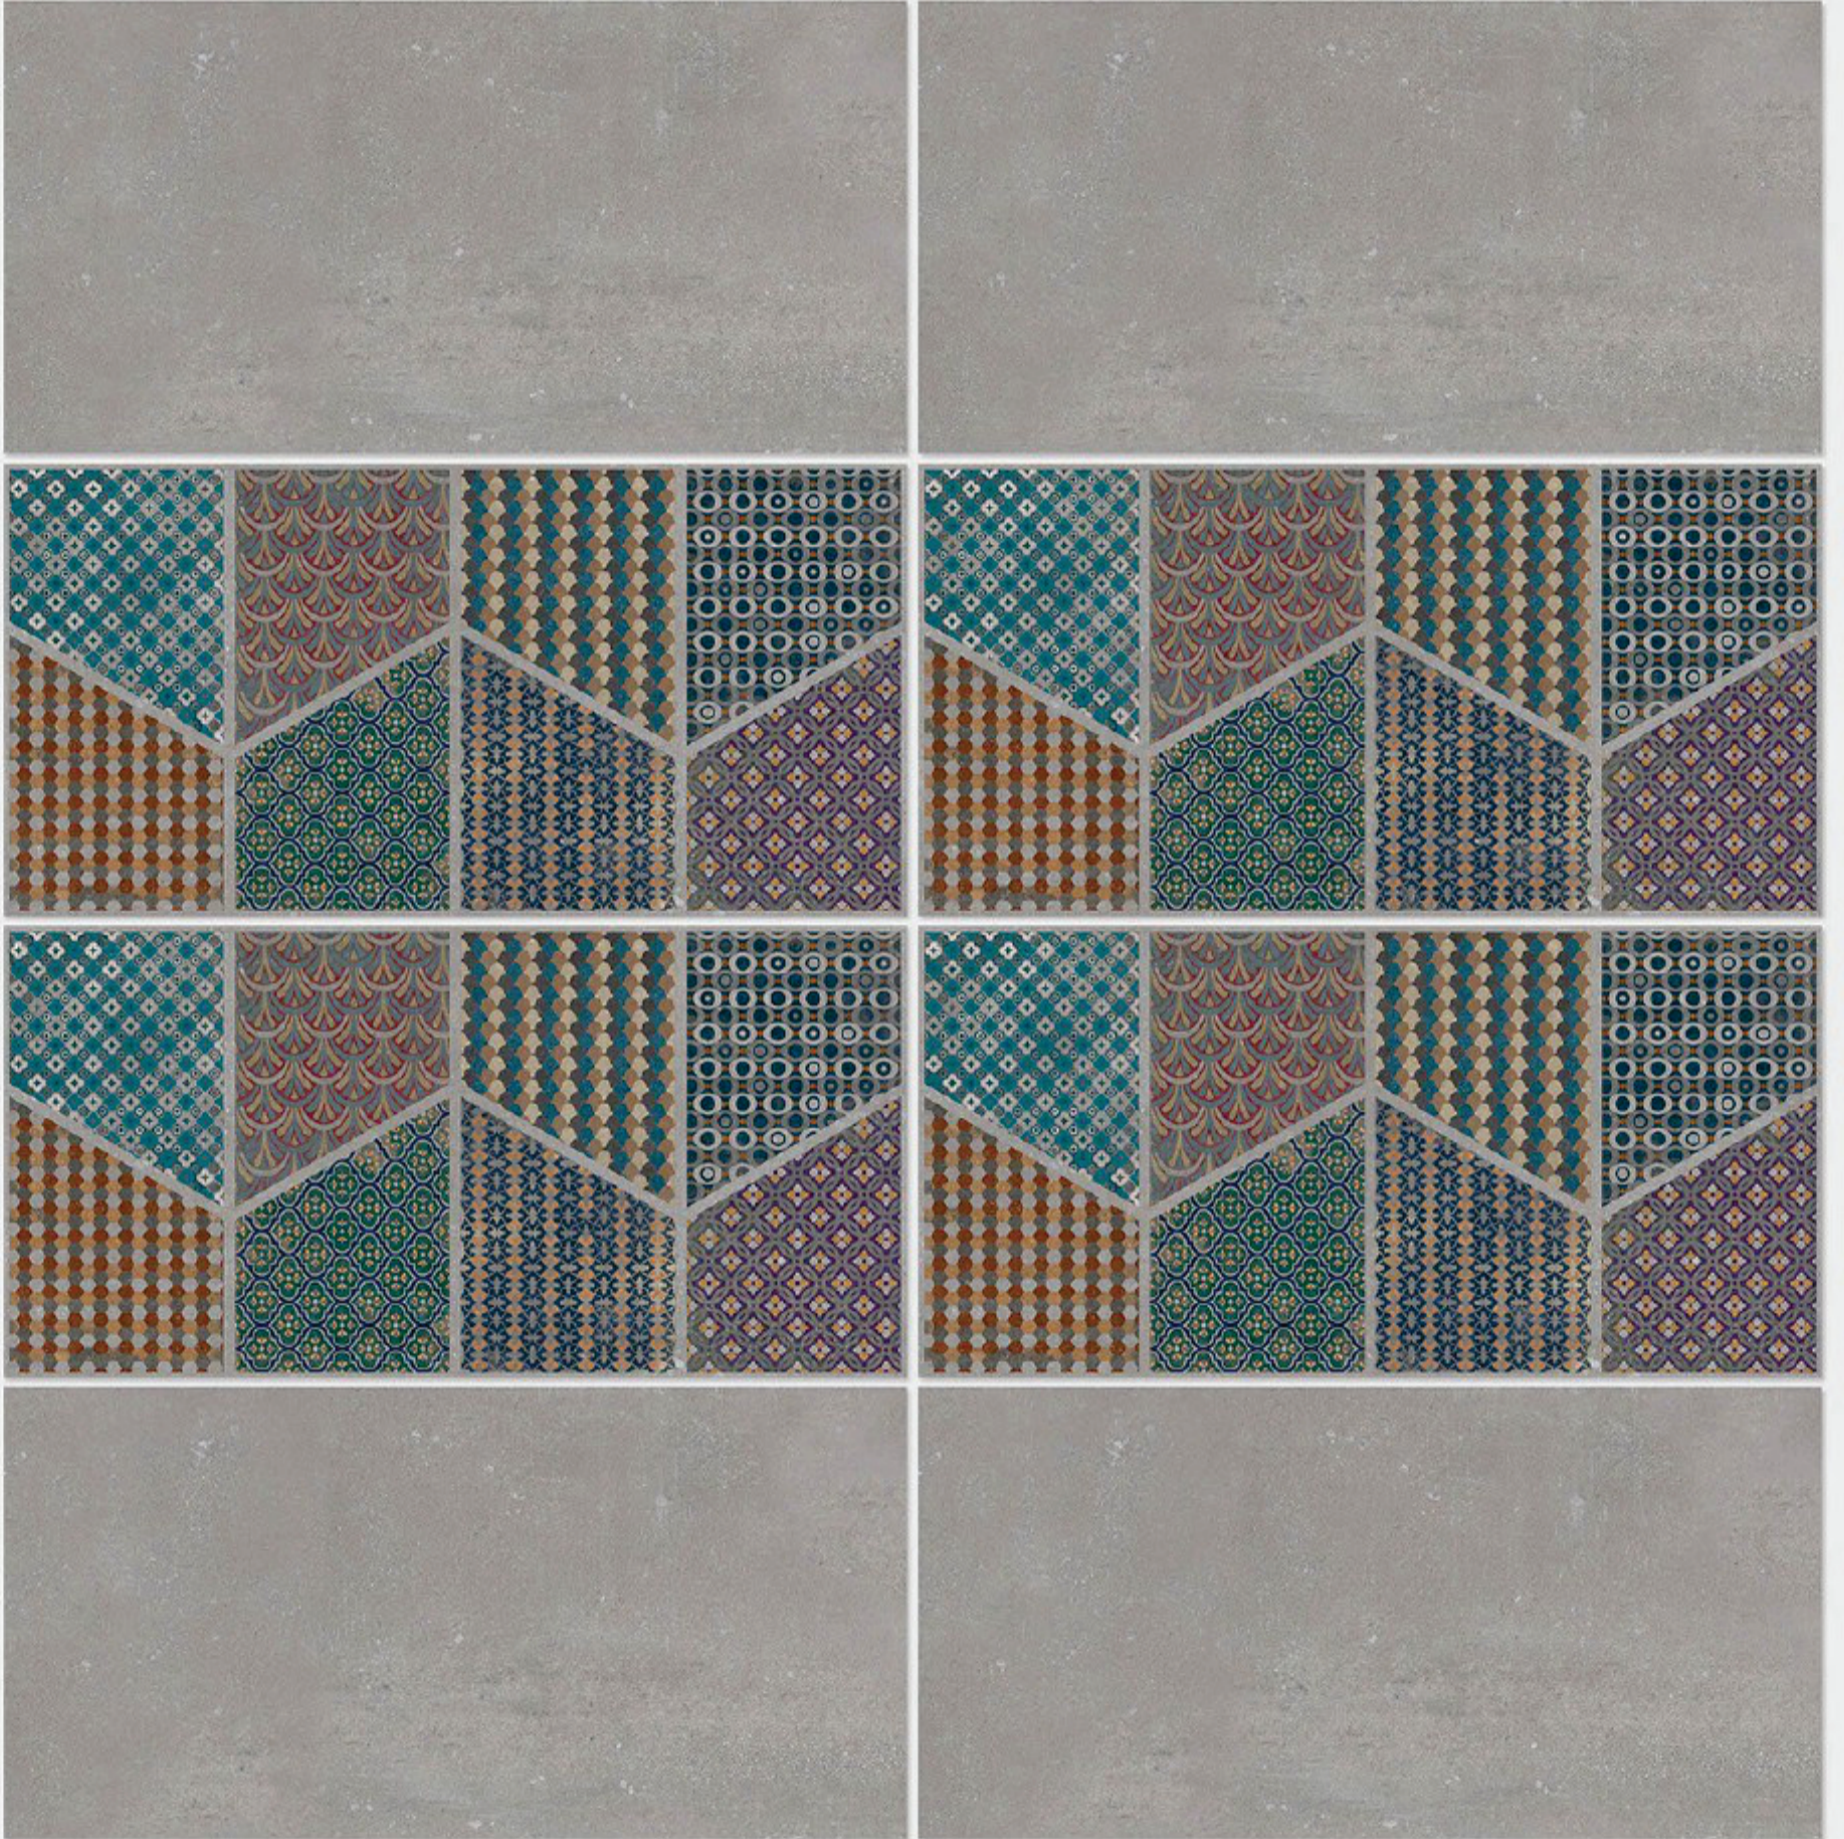

Tile Shown
4110