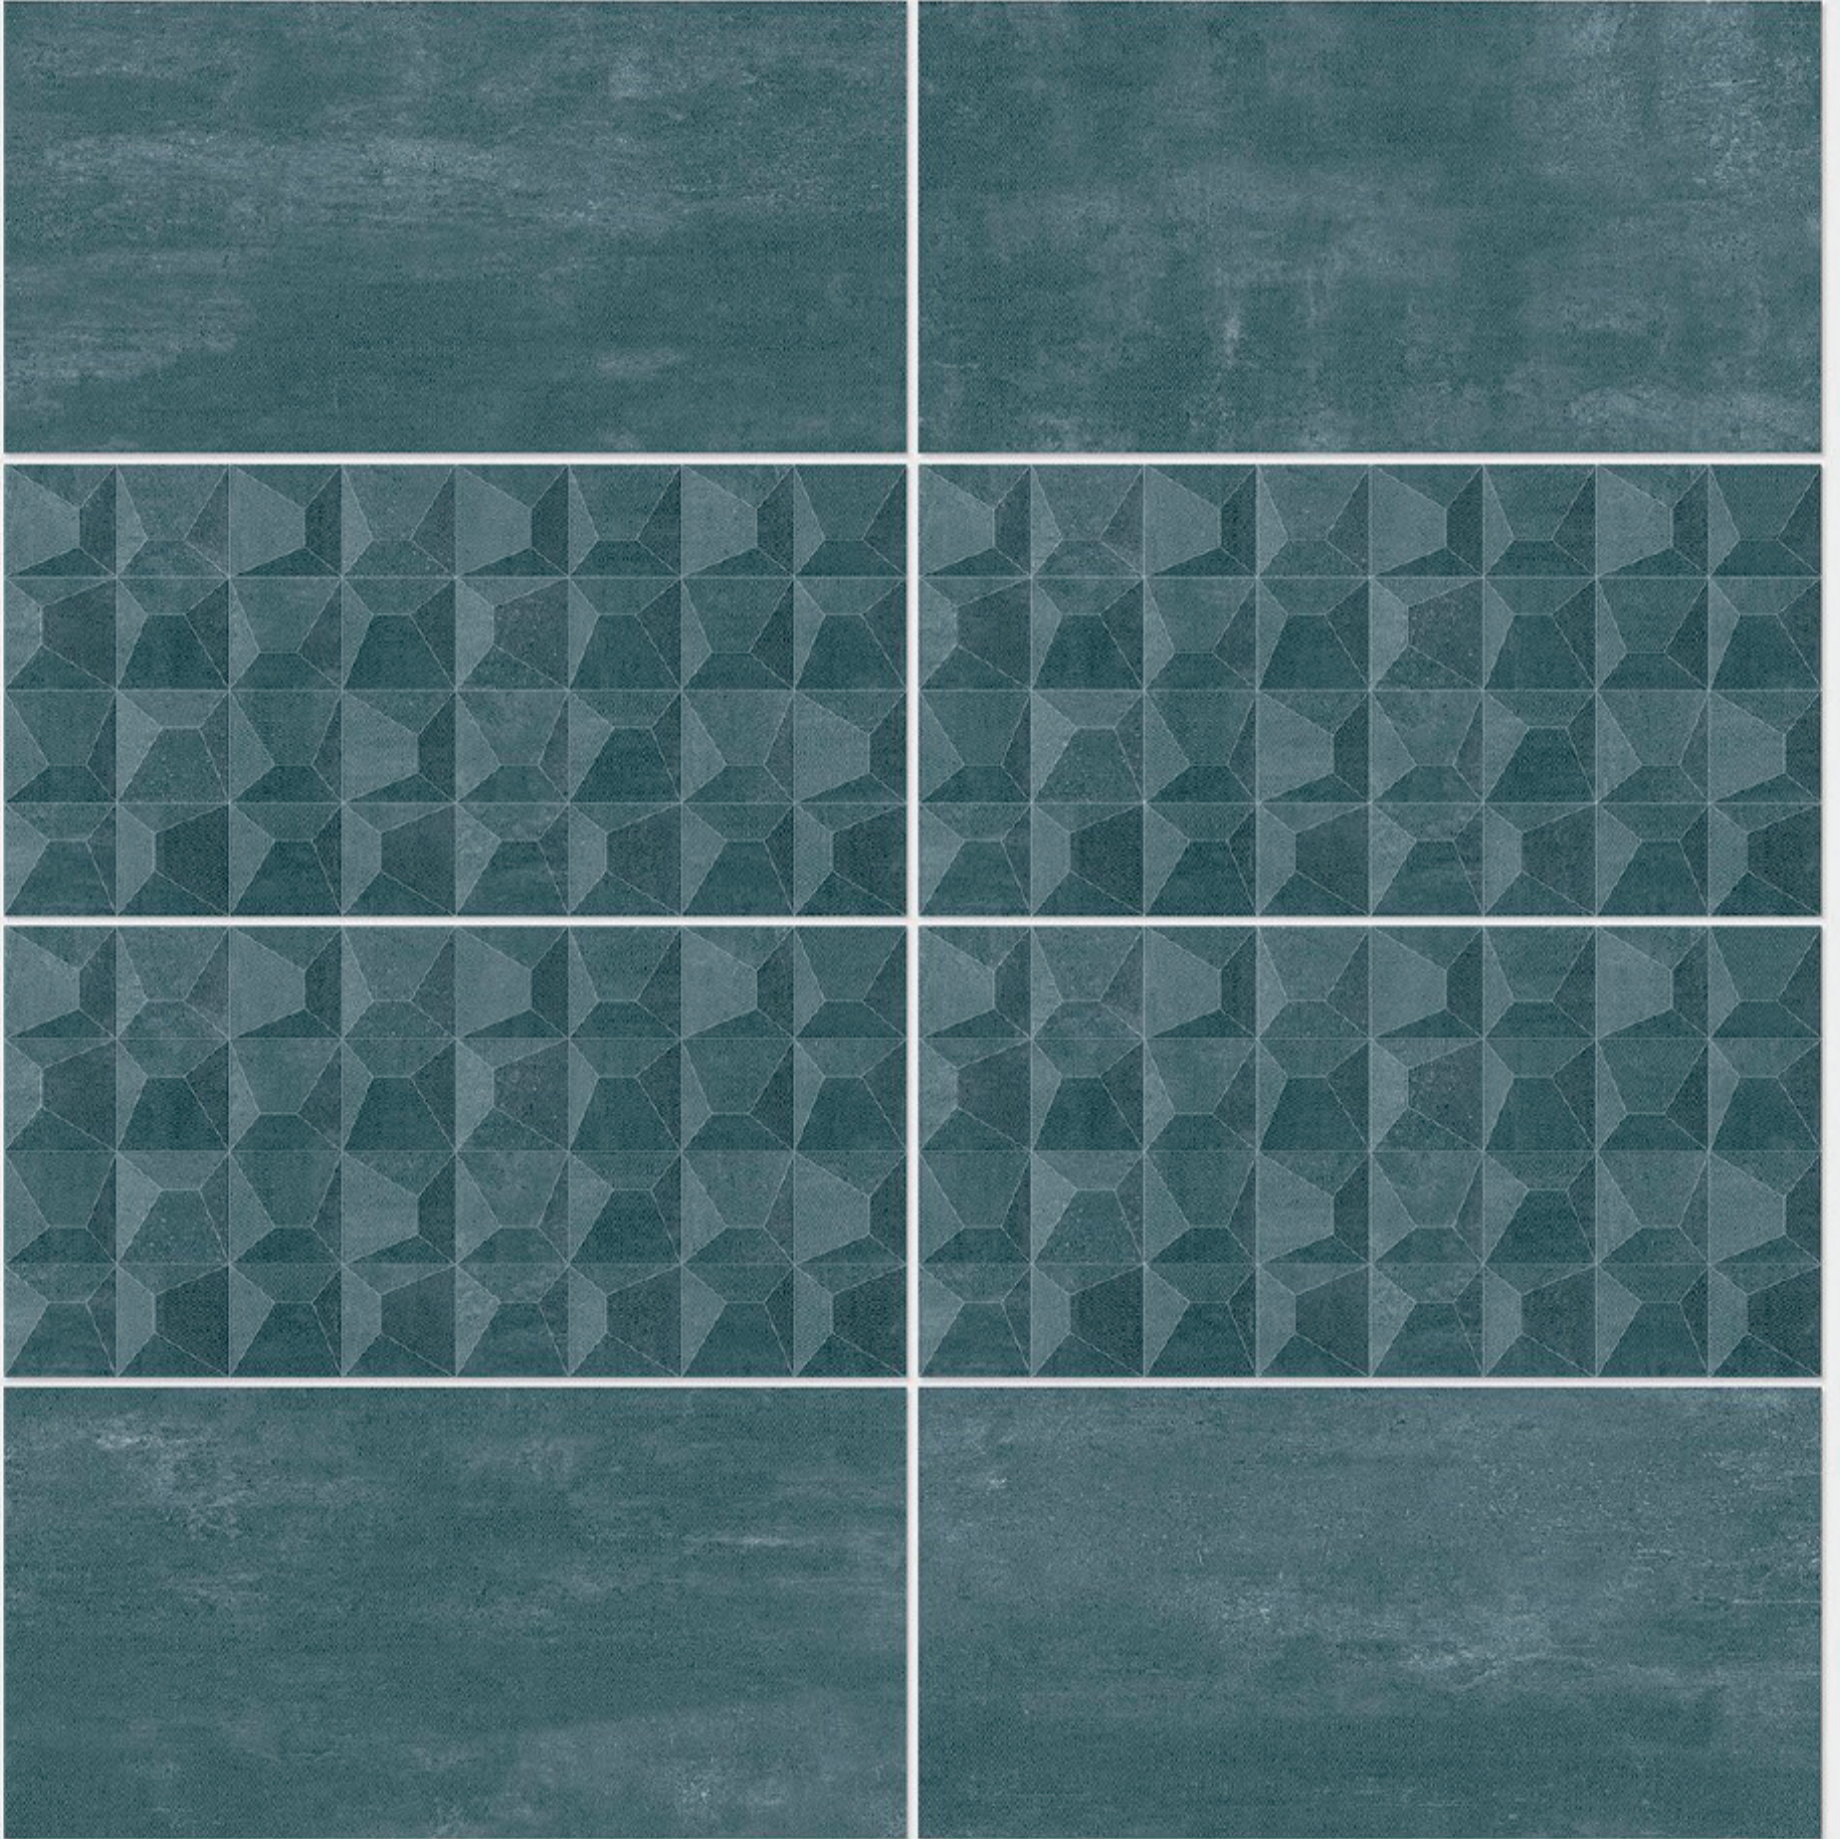

Finish: **Matt**

4128 D

4128 HL 1

4128 D

DIGITAL 300x
WALL TILES 600mm

Tile Shown
4128

resistant to salts | eco sustainable | fire proof | frost proof | random design

Finish: **Matt**