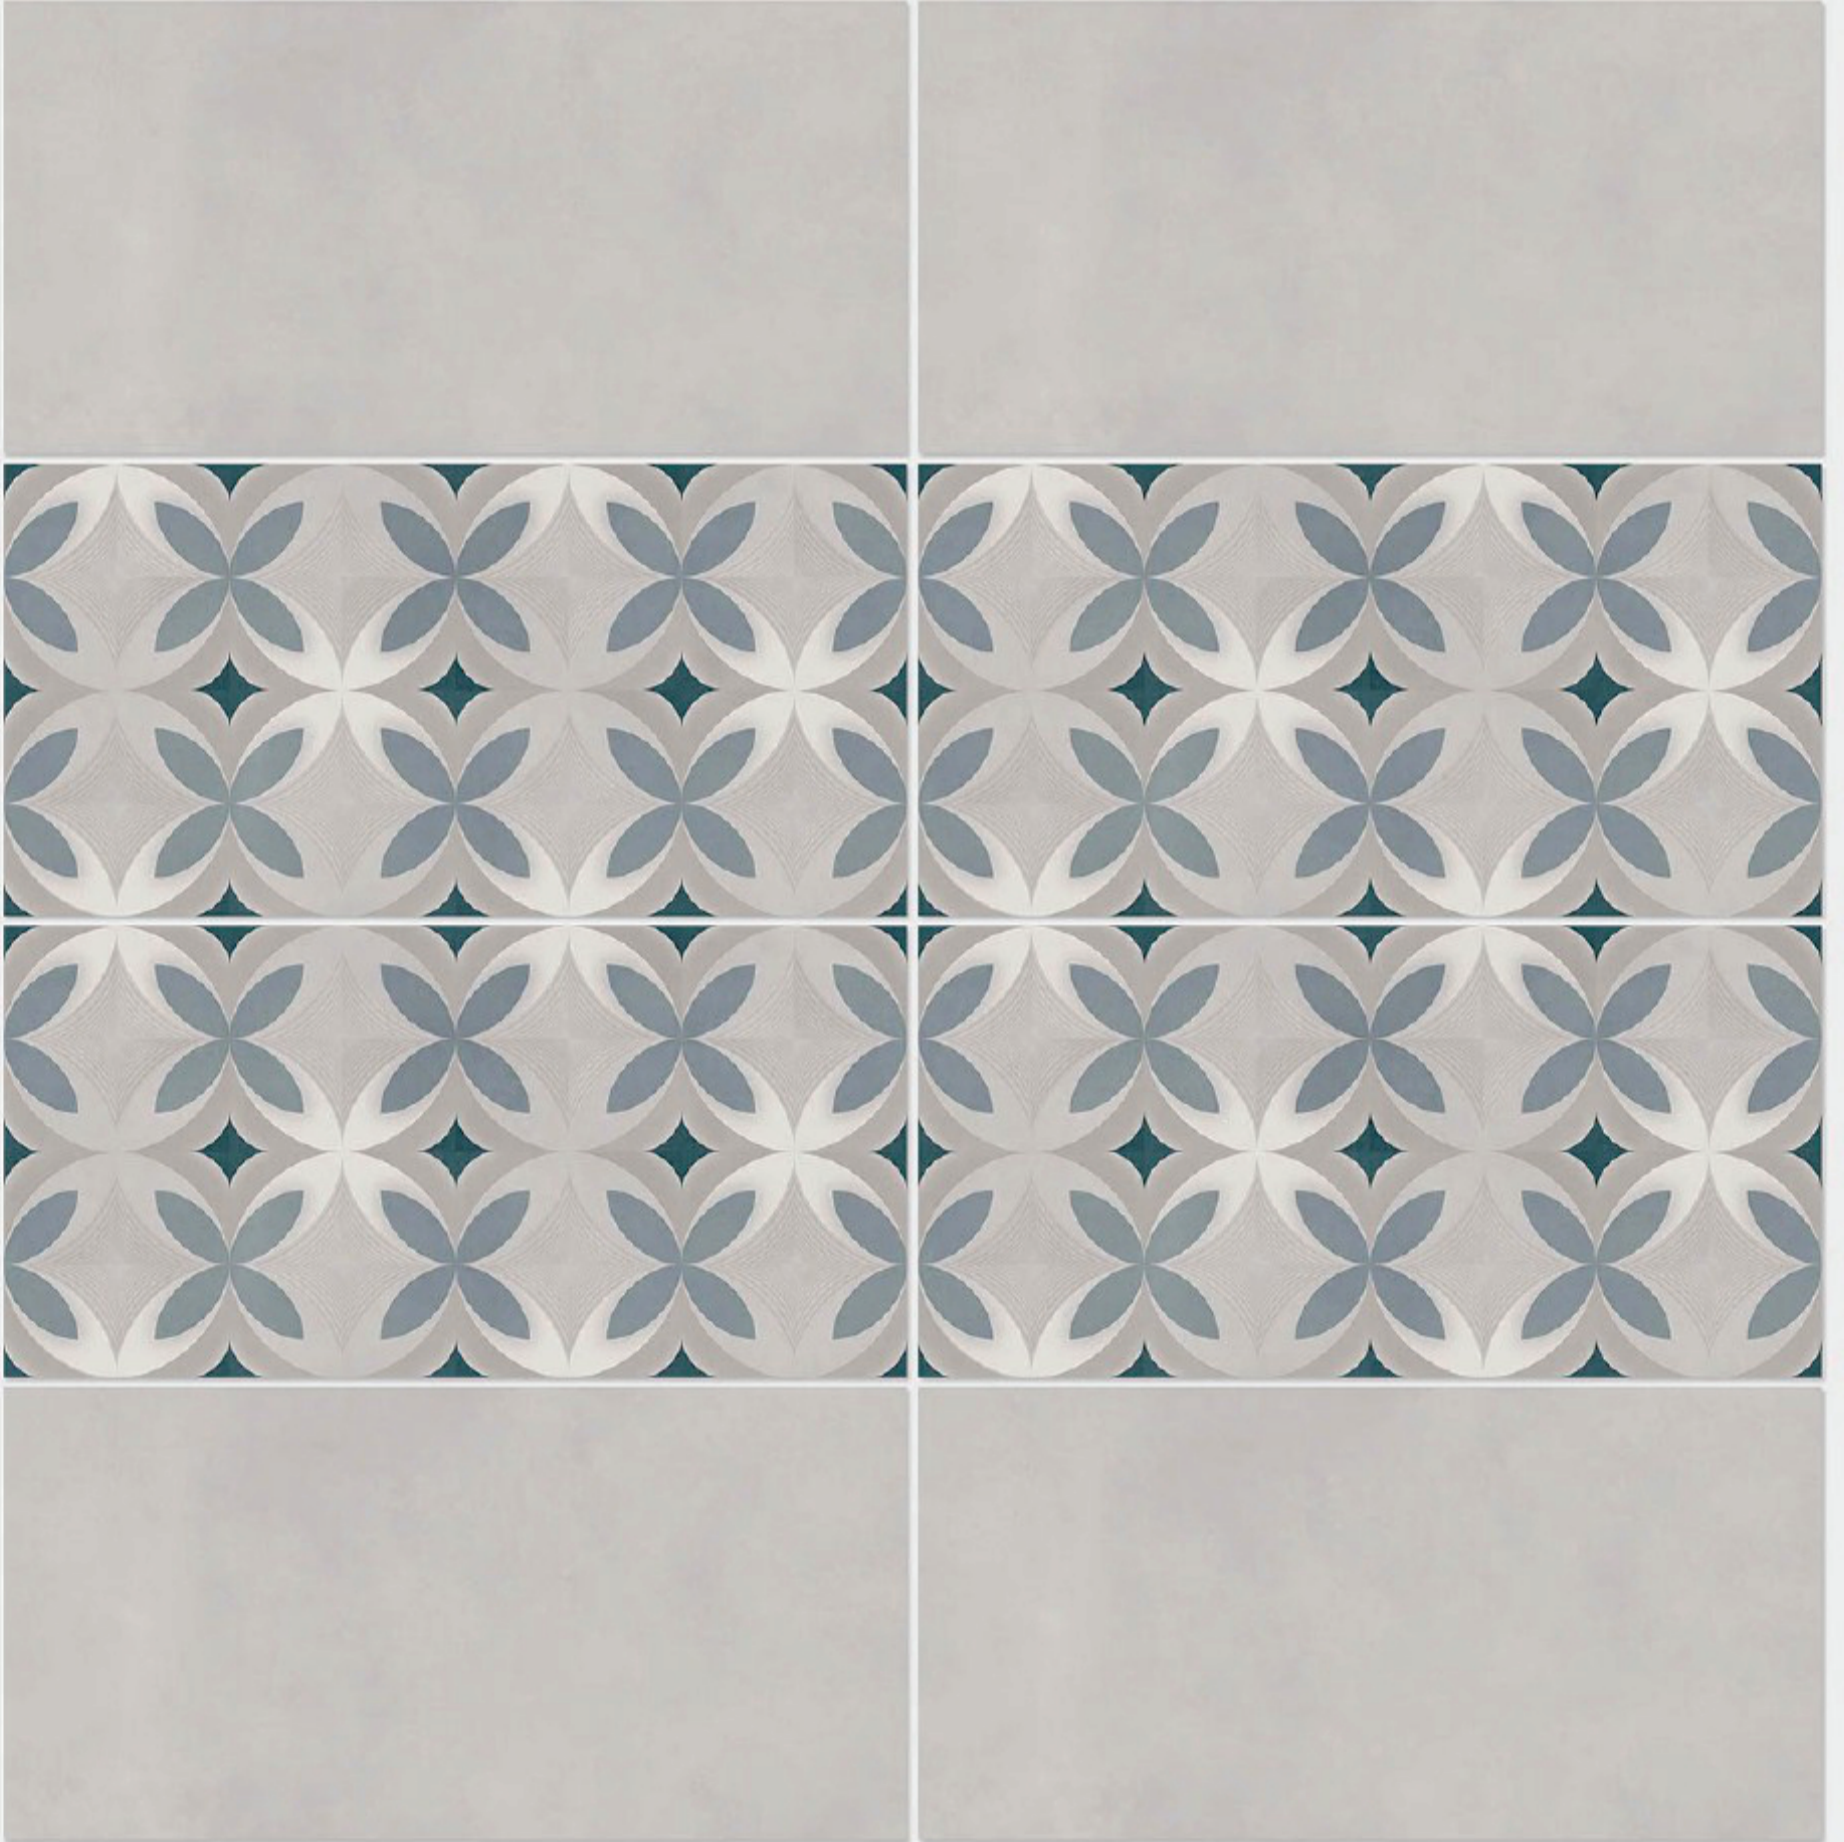

Tile Shown
4113