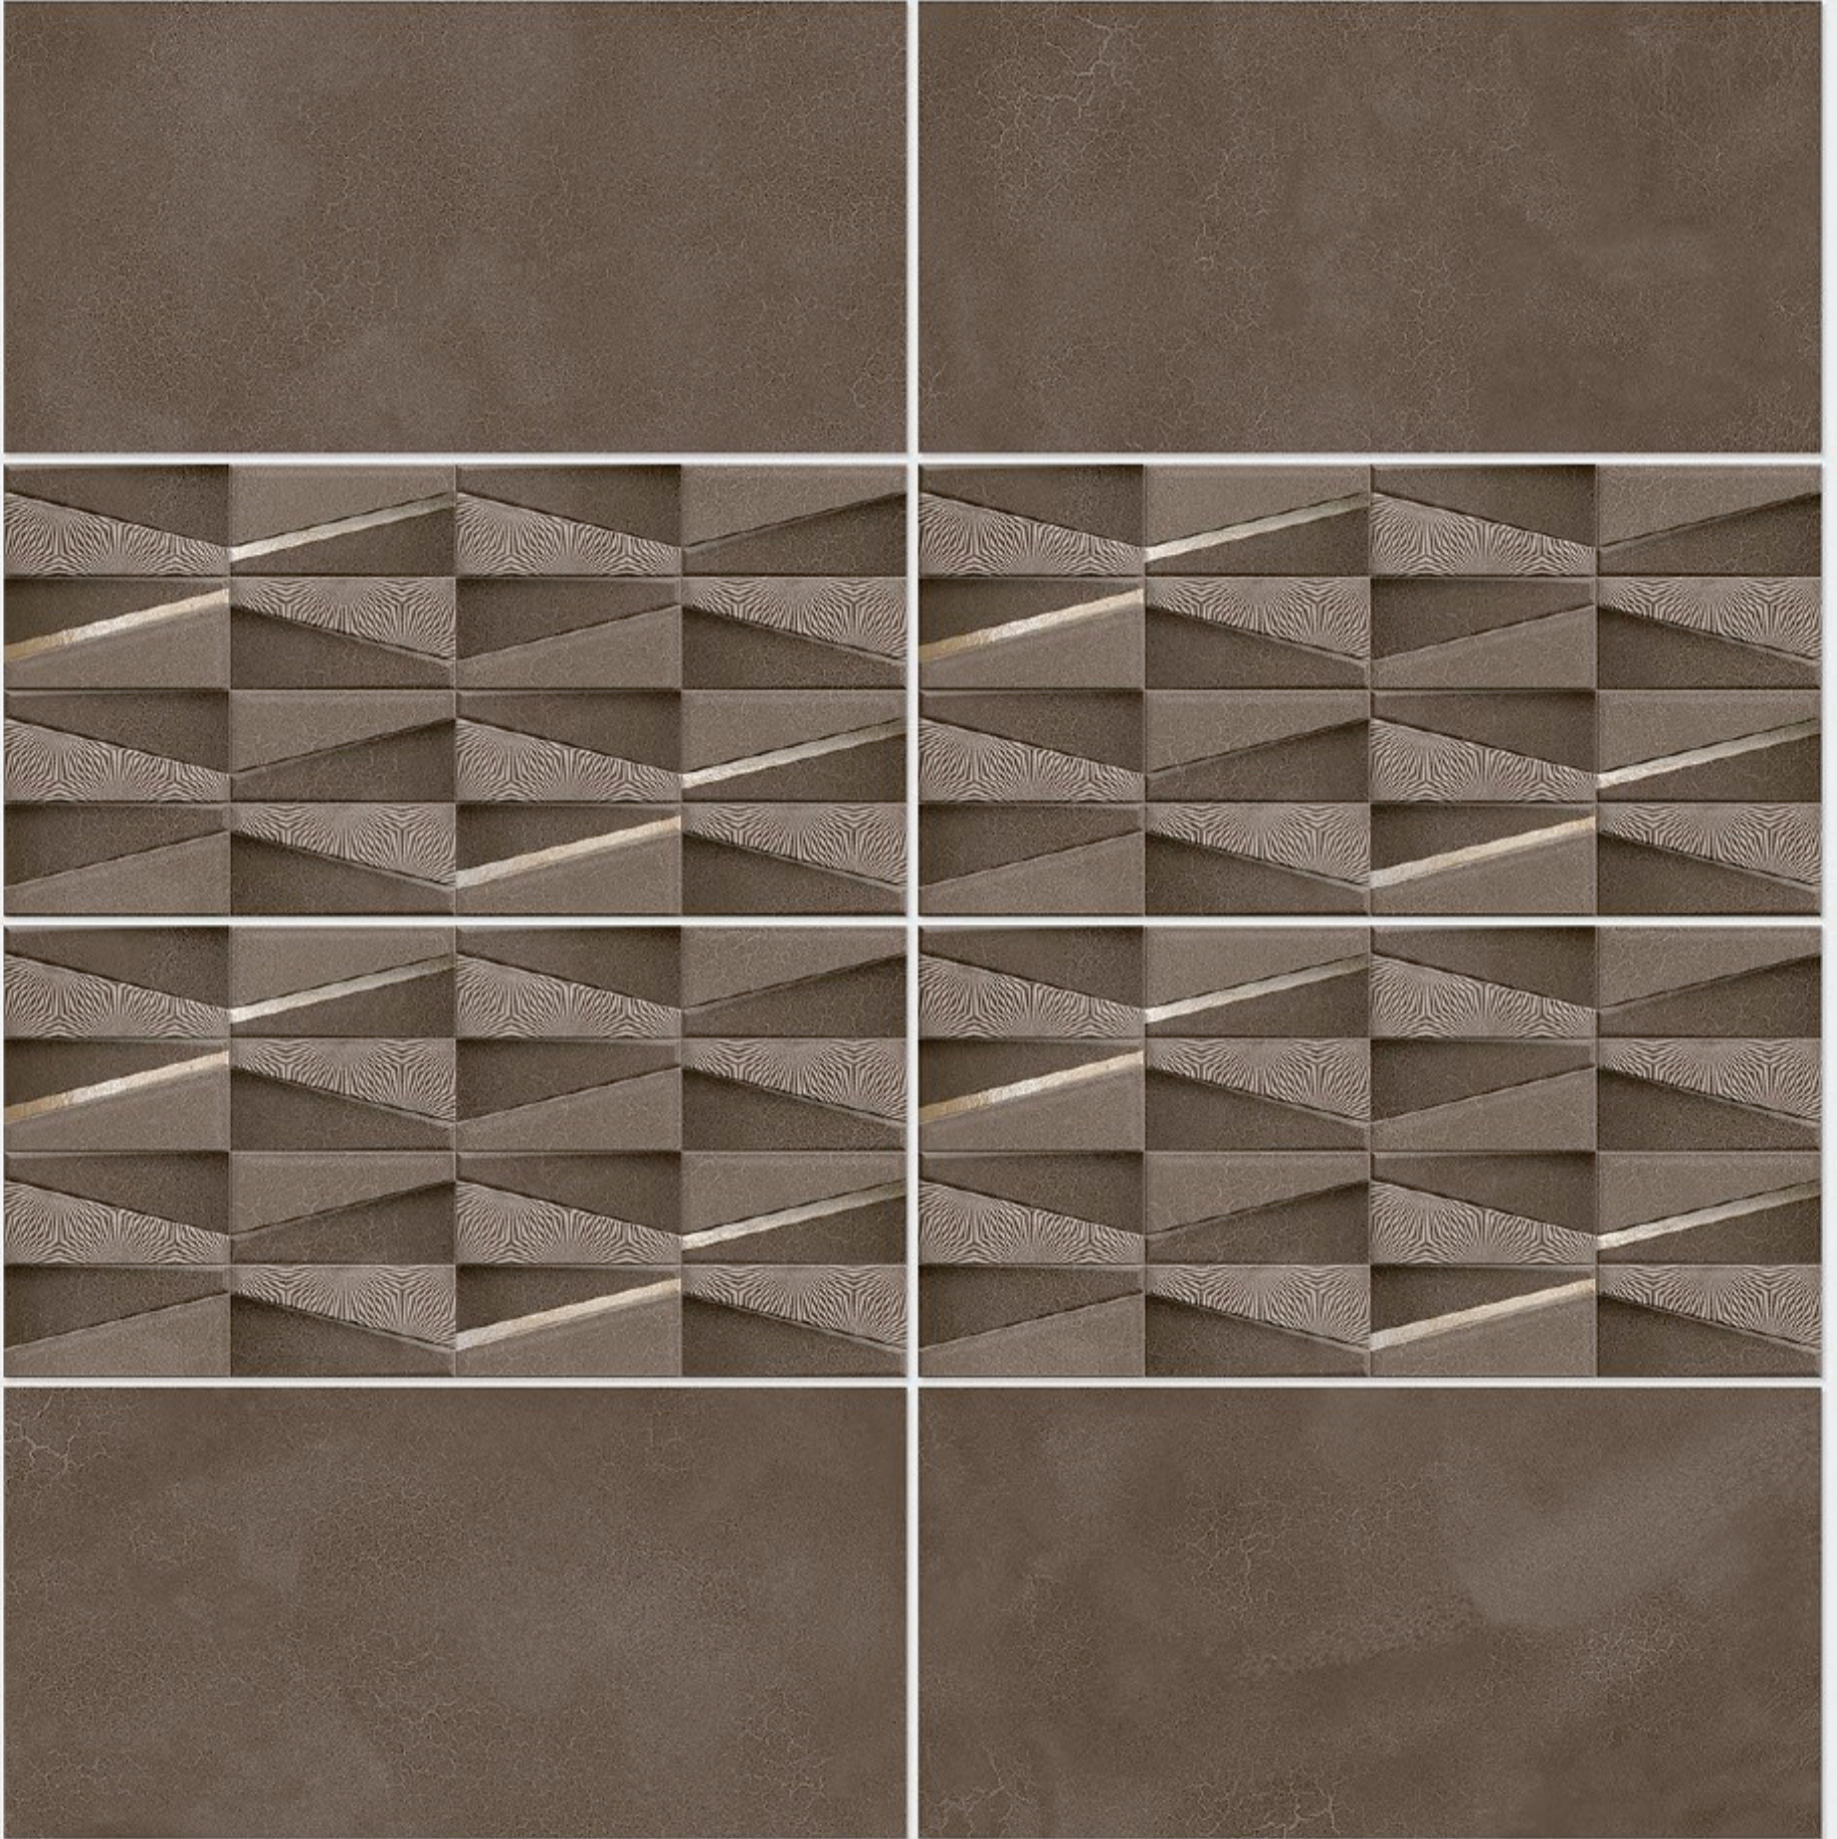

resistant to salts | eco sustainable | fire proof | frost proof | random design

Finish: **Matt**

4127 D

4127 HL 1

4127 D

DIGITAL 300x
WALL TILES 600mm

Tile Shown
4127

resistant to salts | eco sustainable | fire proof | frost proof | random design