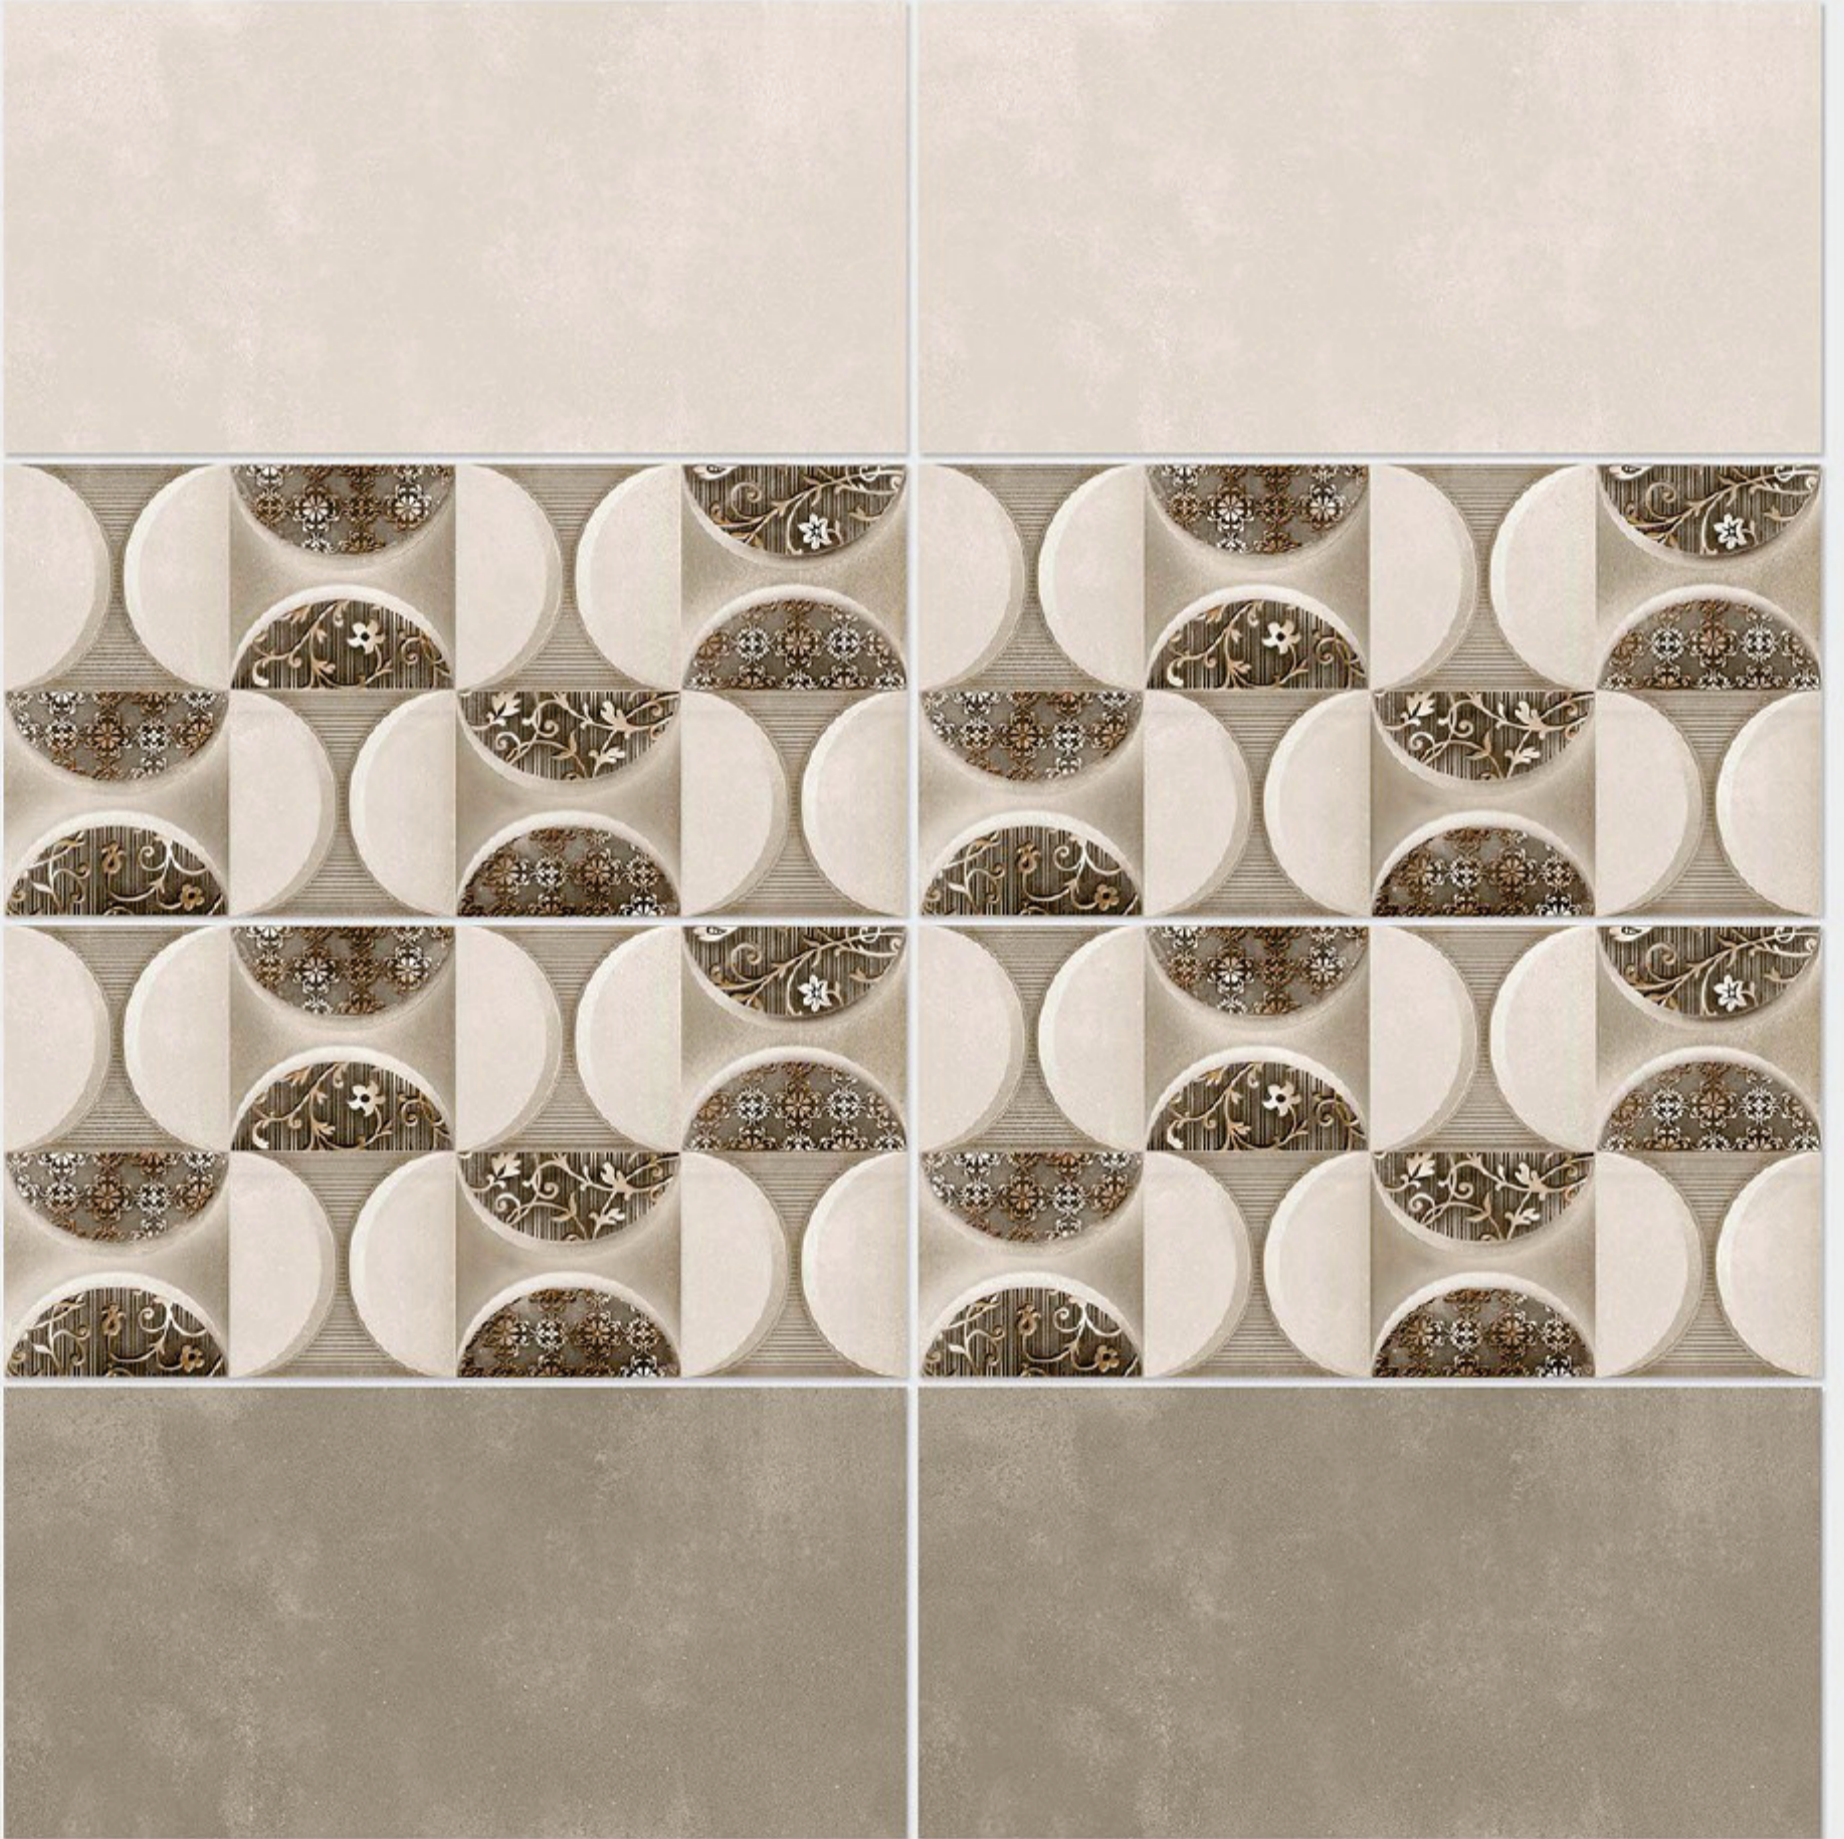

Tile Shown
4100

resistant to salts | eco sustainable | fire proof | frost proof | random design

Finish: **Matt**

4101 L

4101 HL 1

4101 D

DIGITAL WALL TILES 300x600mm

Tile Shown
4101