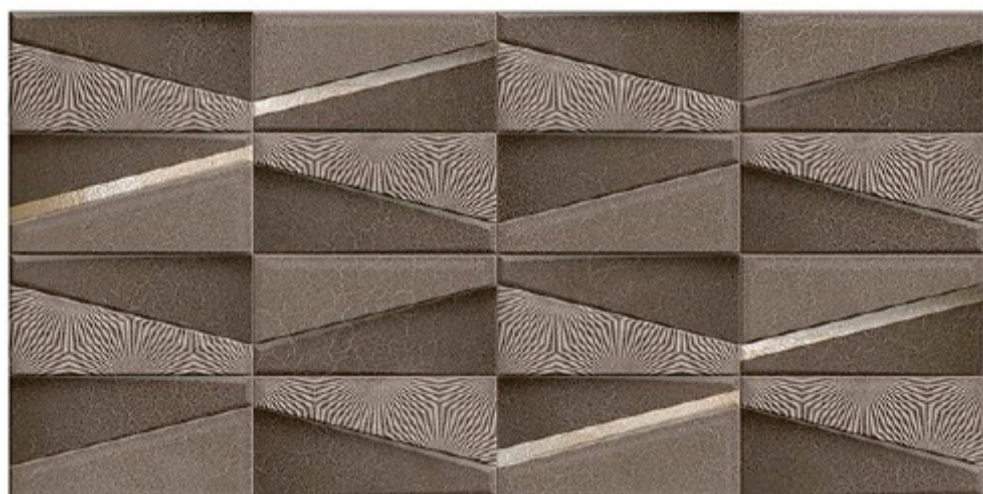

resistant to salts | eco sustainable | fire proof | frost proof | random design

Finish: **Matt**

4127 D

DIGITAL 300x
WALL TILES 600mm