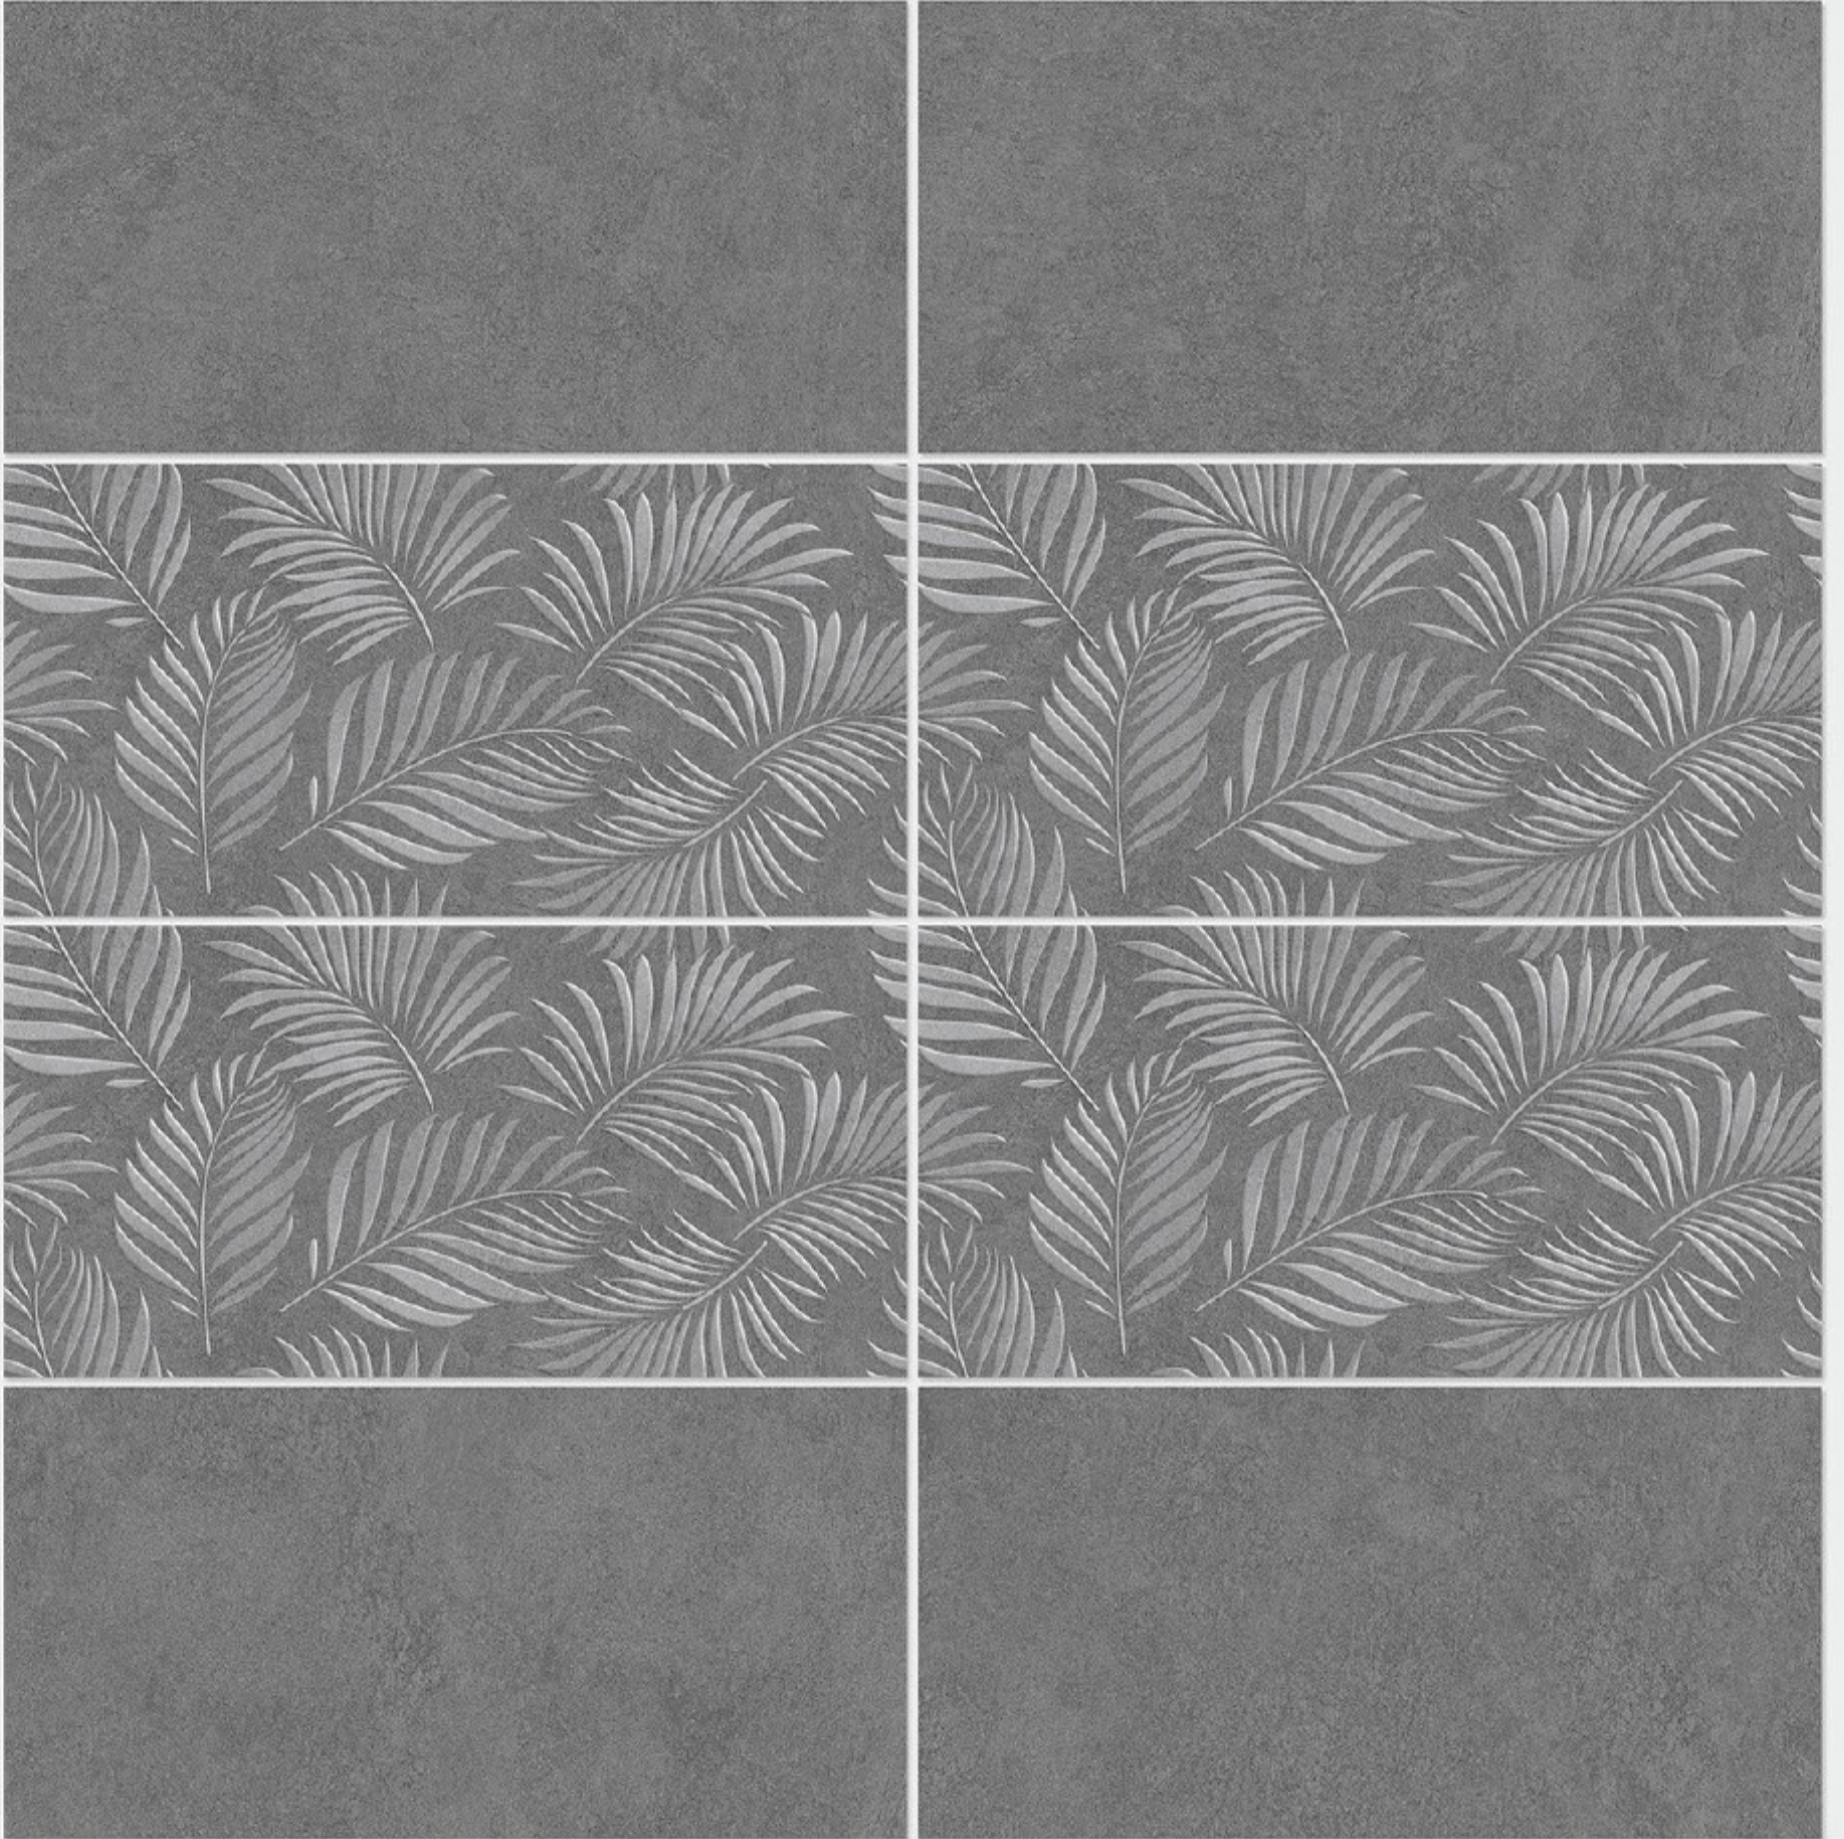

Tile Shown
4125

resistant to salts | eco sustainable | fire proof | frost proof | random design

Finish: **Matt**

4126 D

4126 HL 1

4126 D

DIGITAL 300x
WALL TILES 600mm

Tile Shown
4126