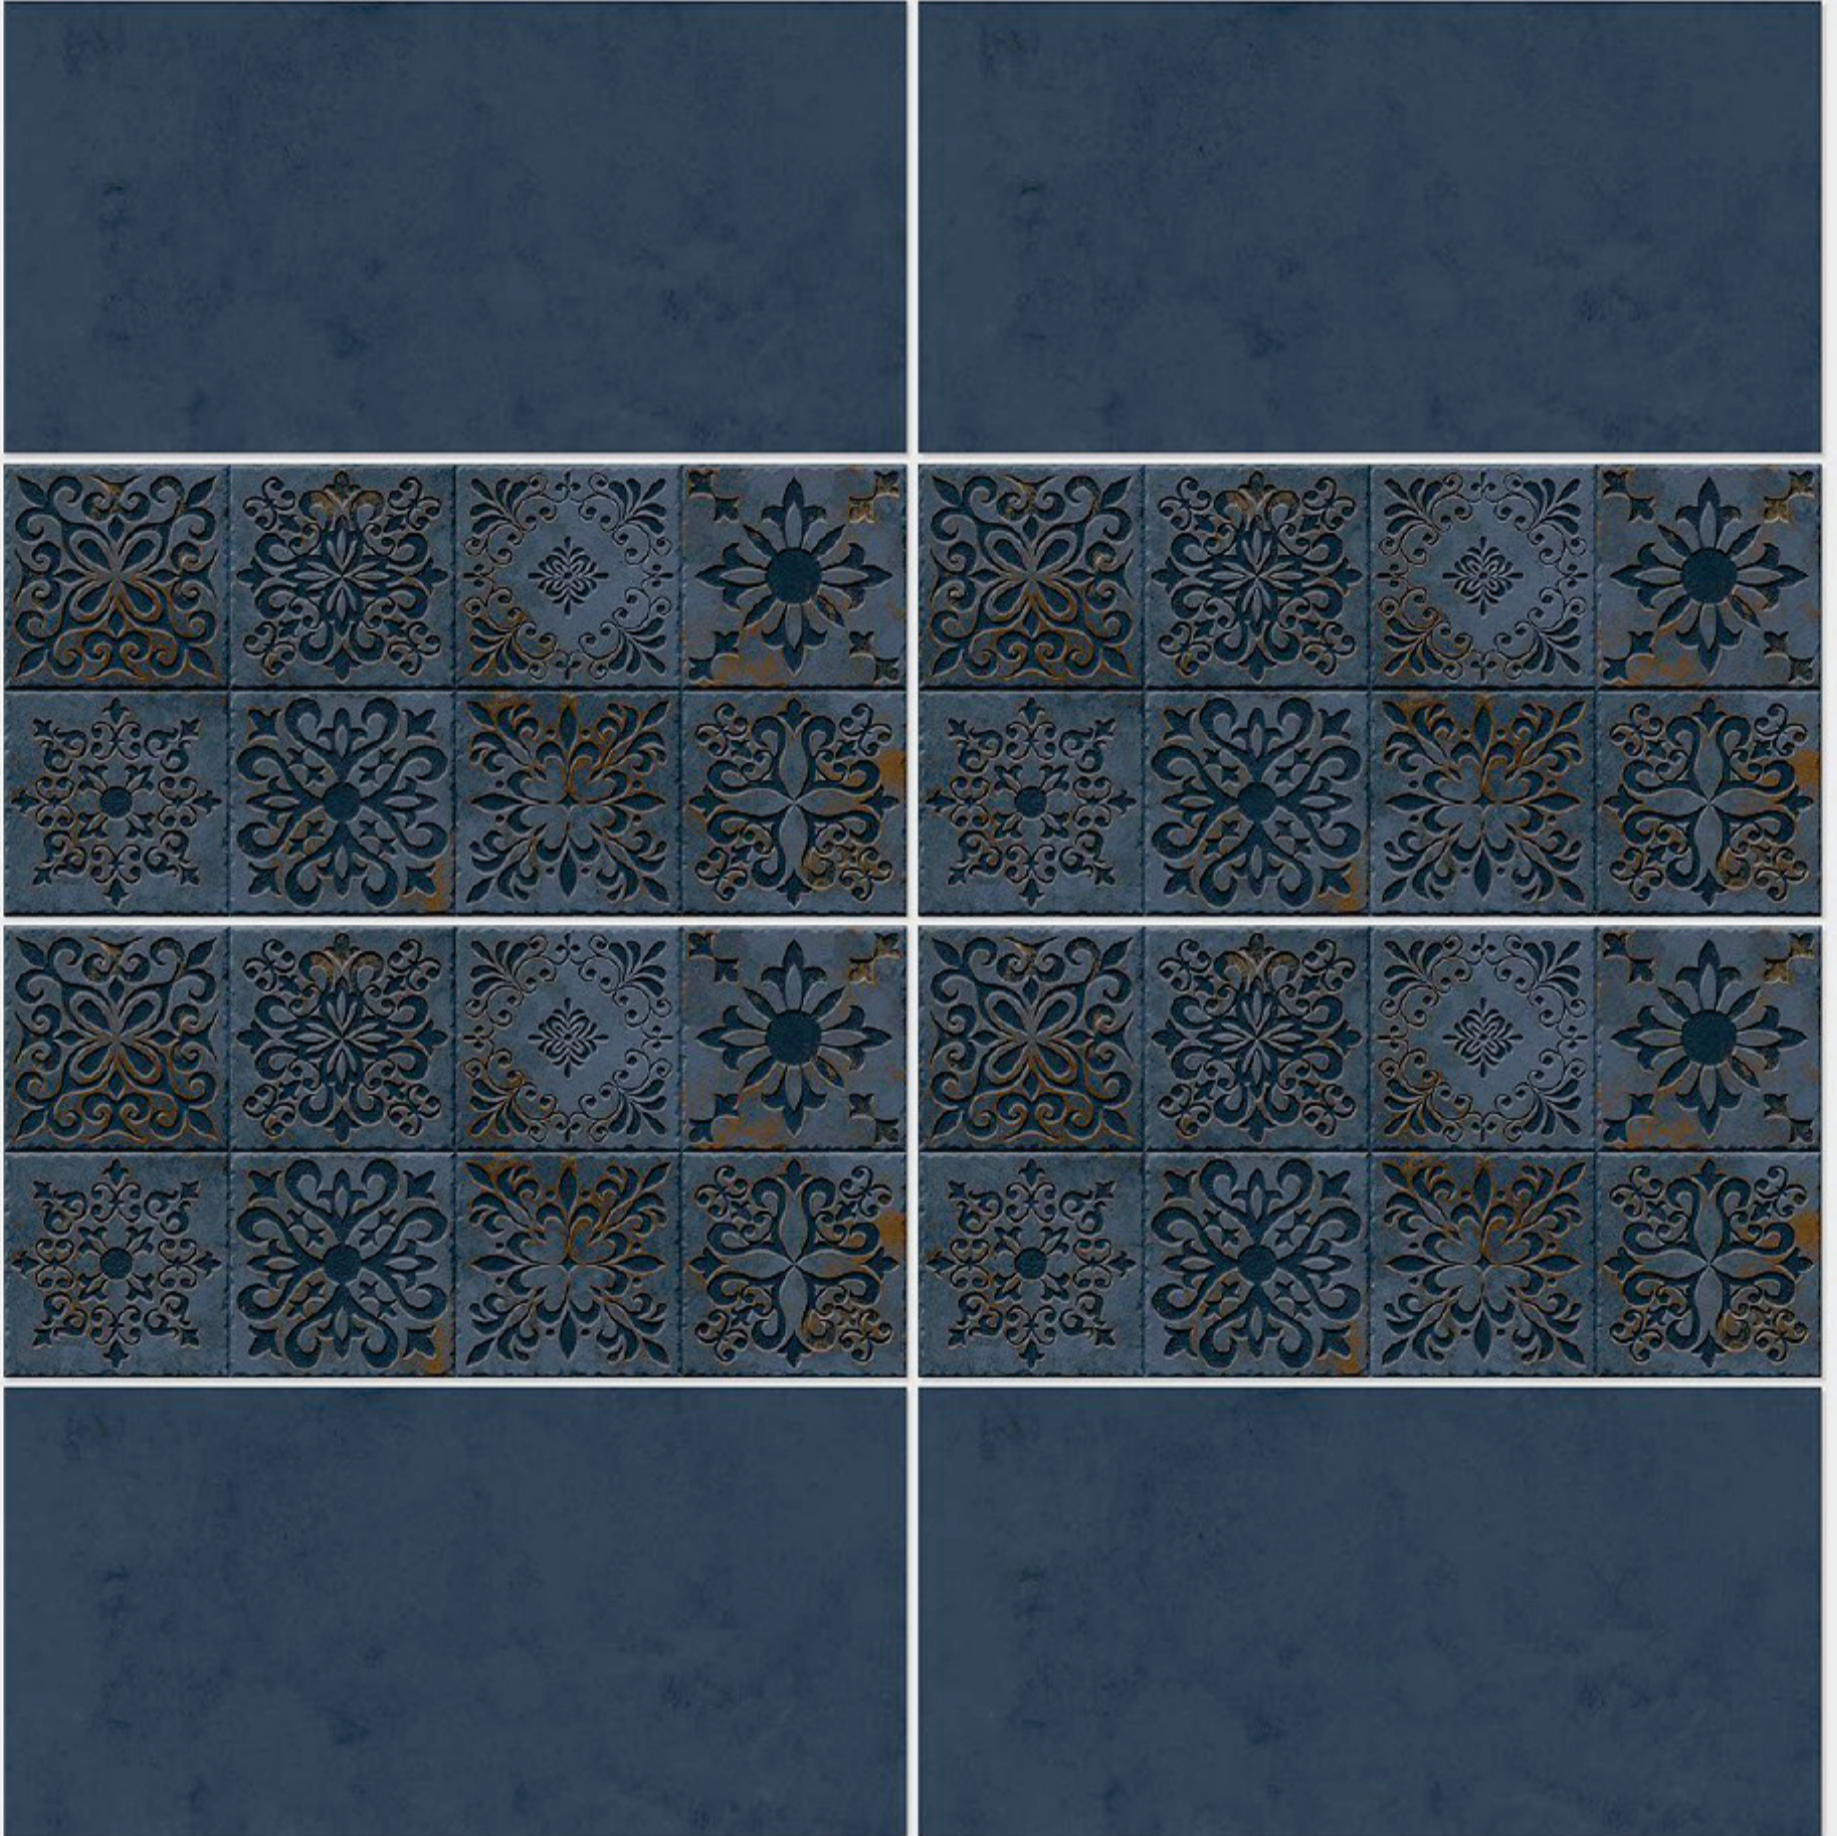

Tile Shown

4114