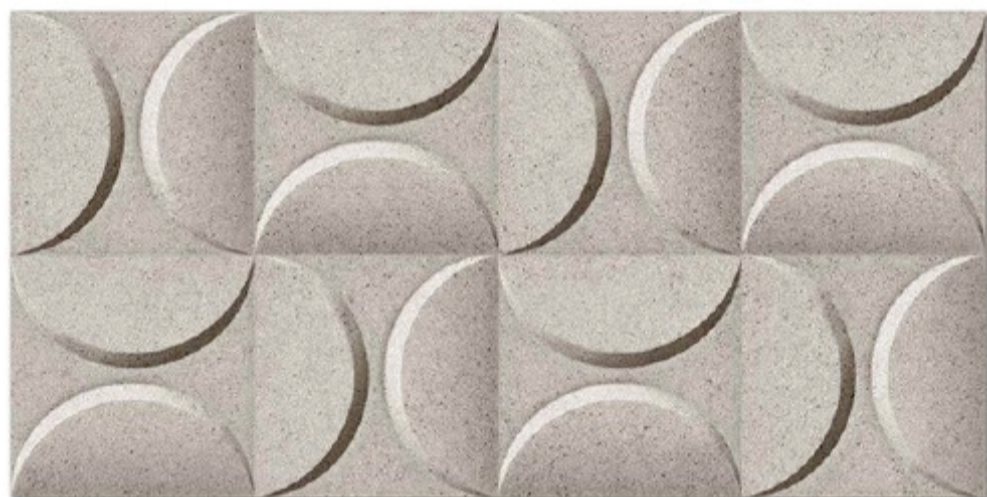

resistant to salts | eco sustainable | fire proof | frost proof | random design

Finish: **Matt**

4111 L

DIGITAL 300x
WALL TILES 600mm