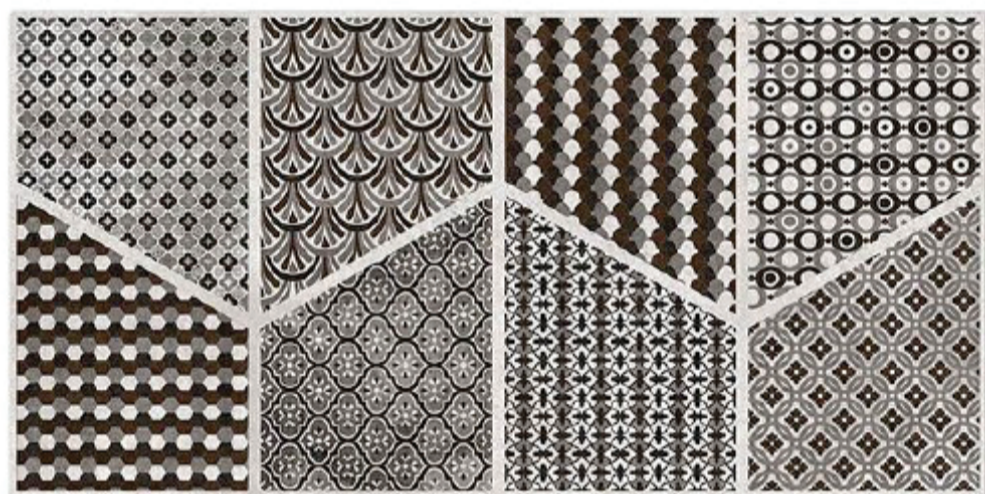

Tile Shown
4100

resistant to salts | eco sustainable | fire proof | frost proof | random design

Finish: **Matt**

4101 L

4101 HL 1

4101 D

DIGITAL WALL TILES 300x600mm

Tile Shown
4101