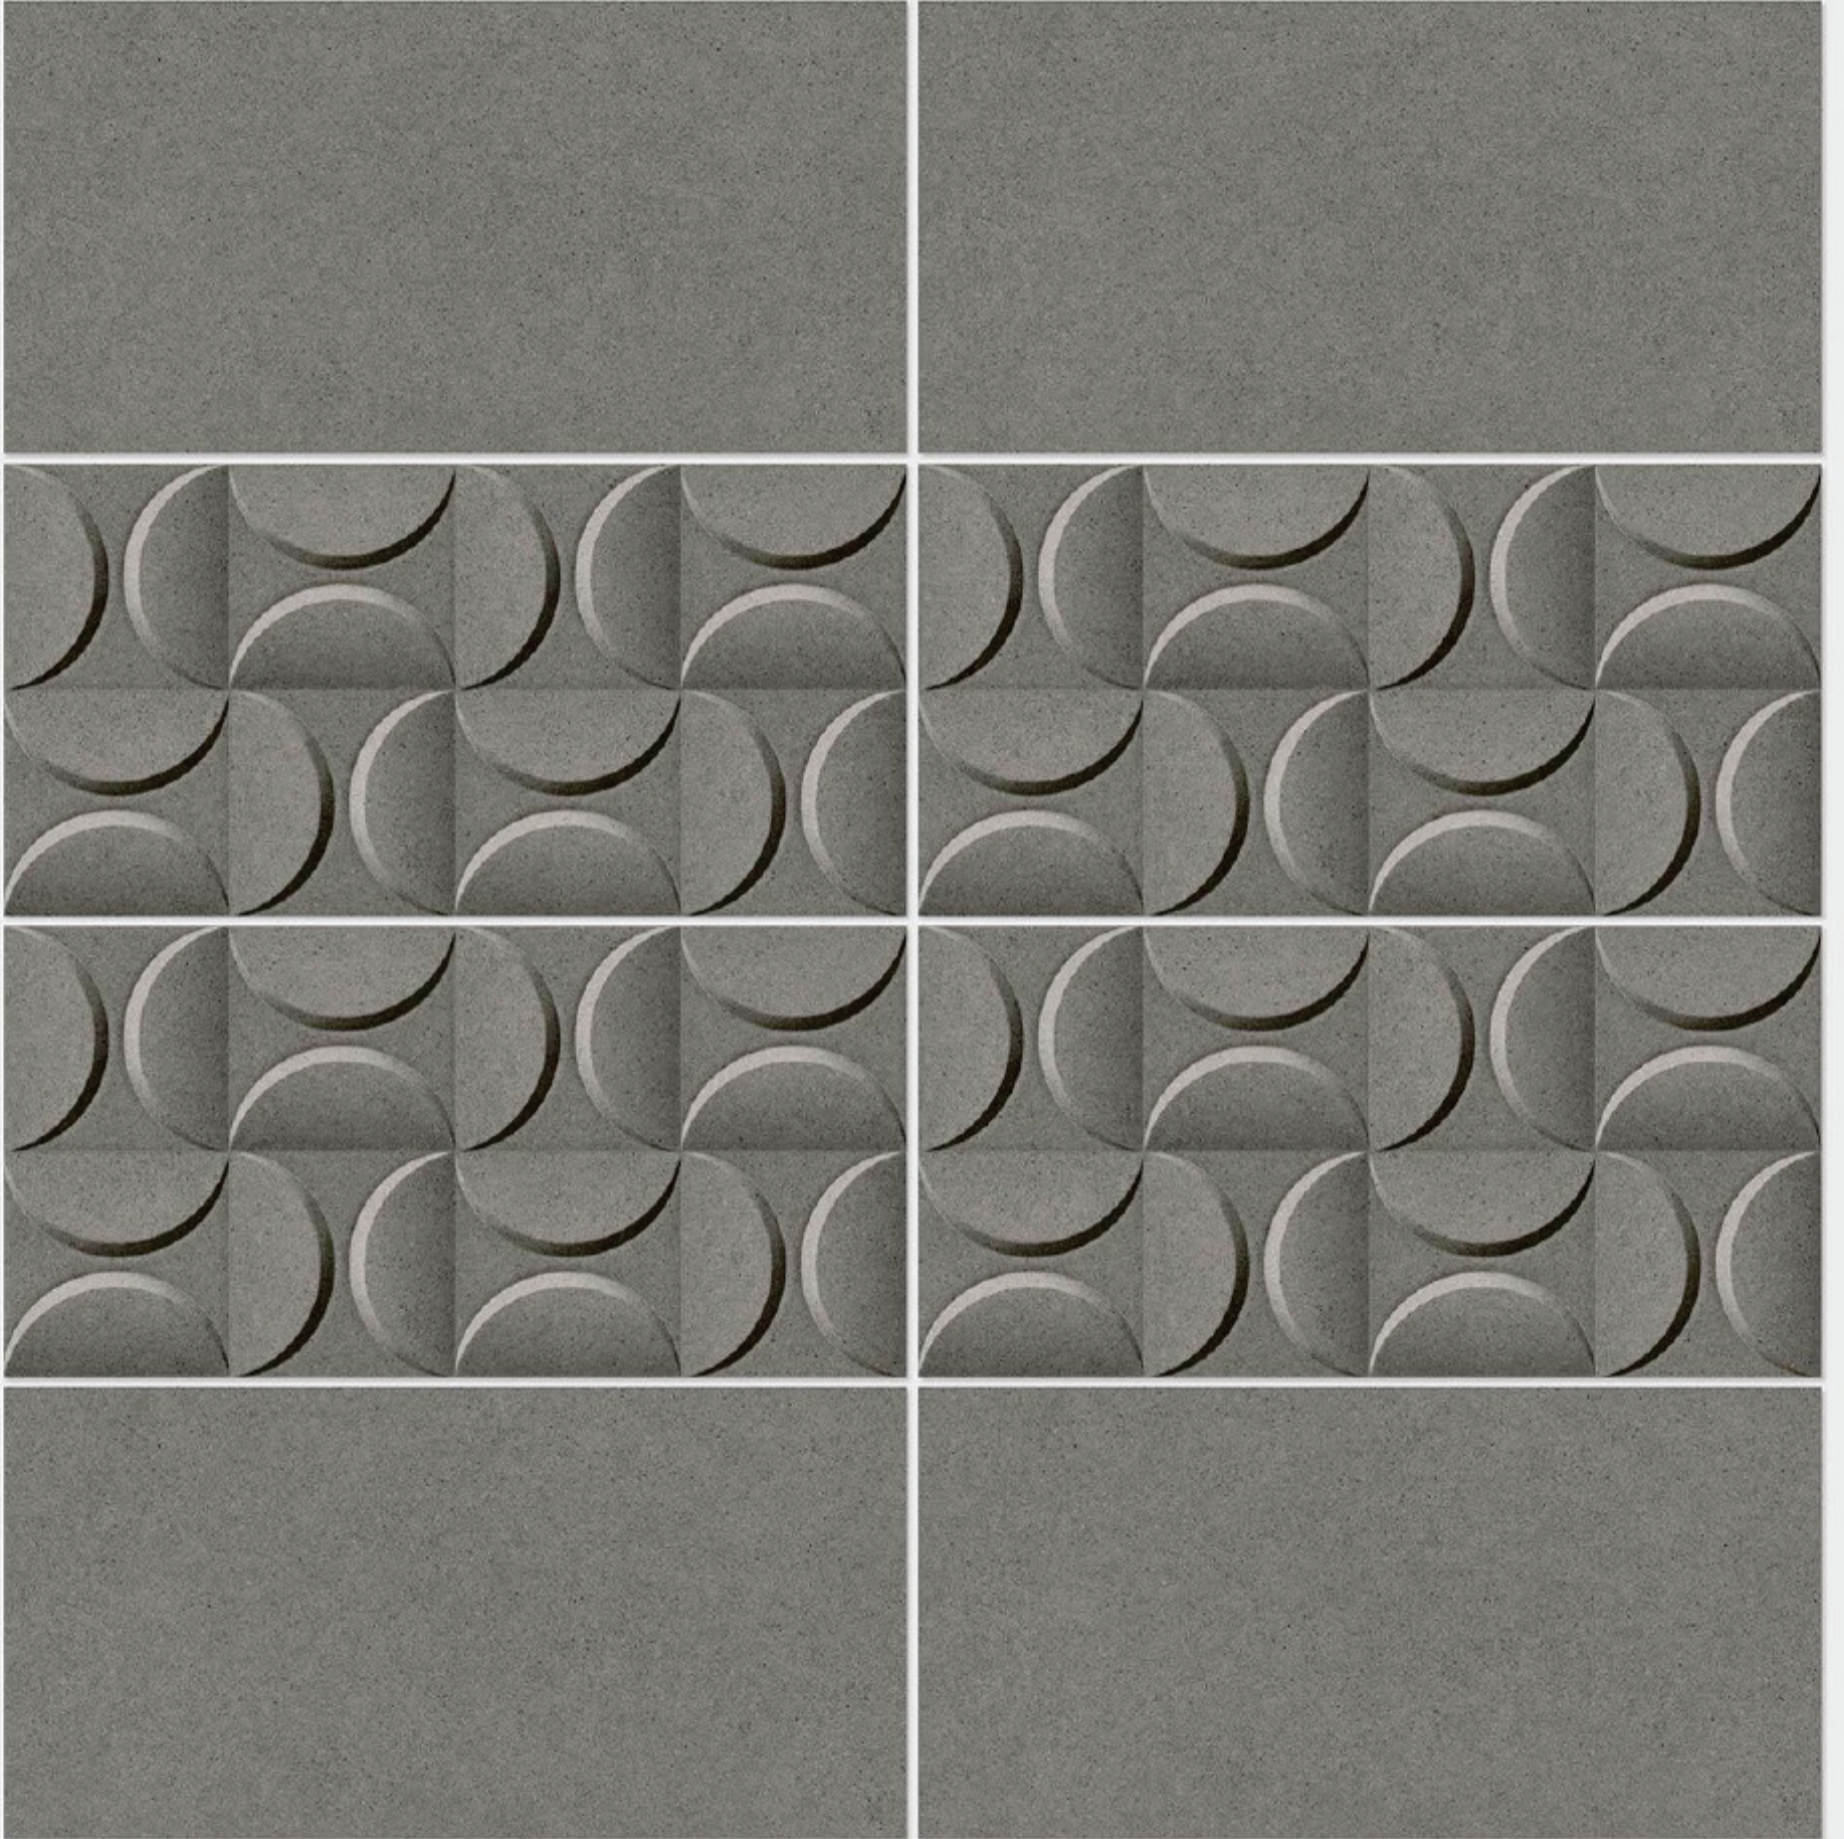

4121 D

Tile Shown
4121