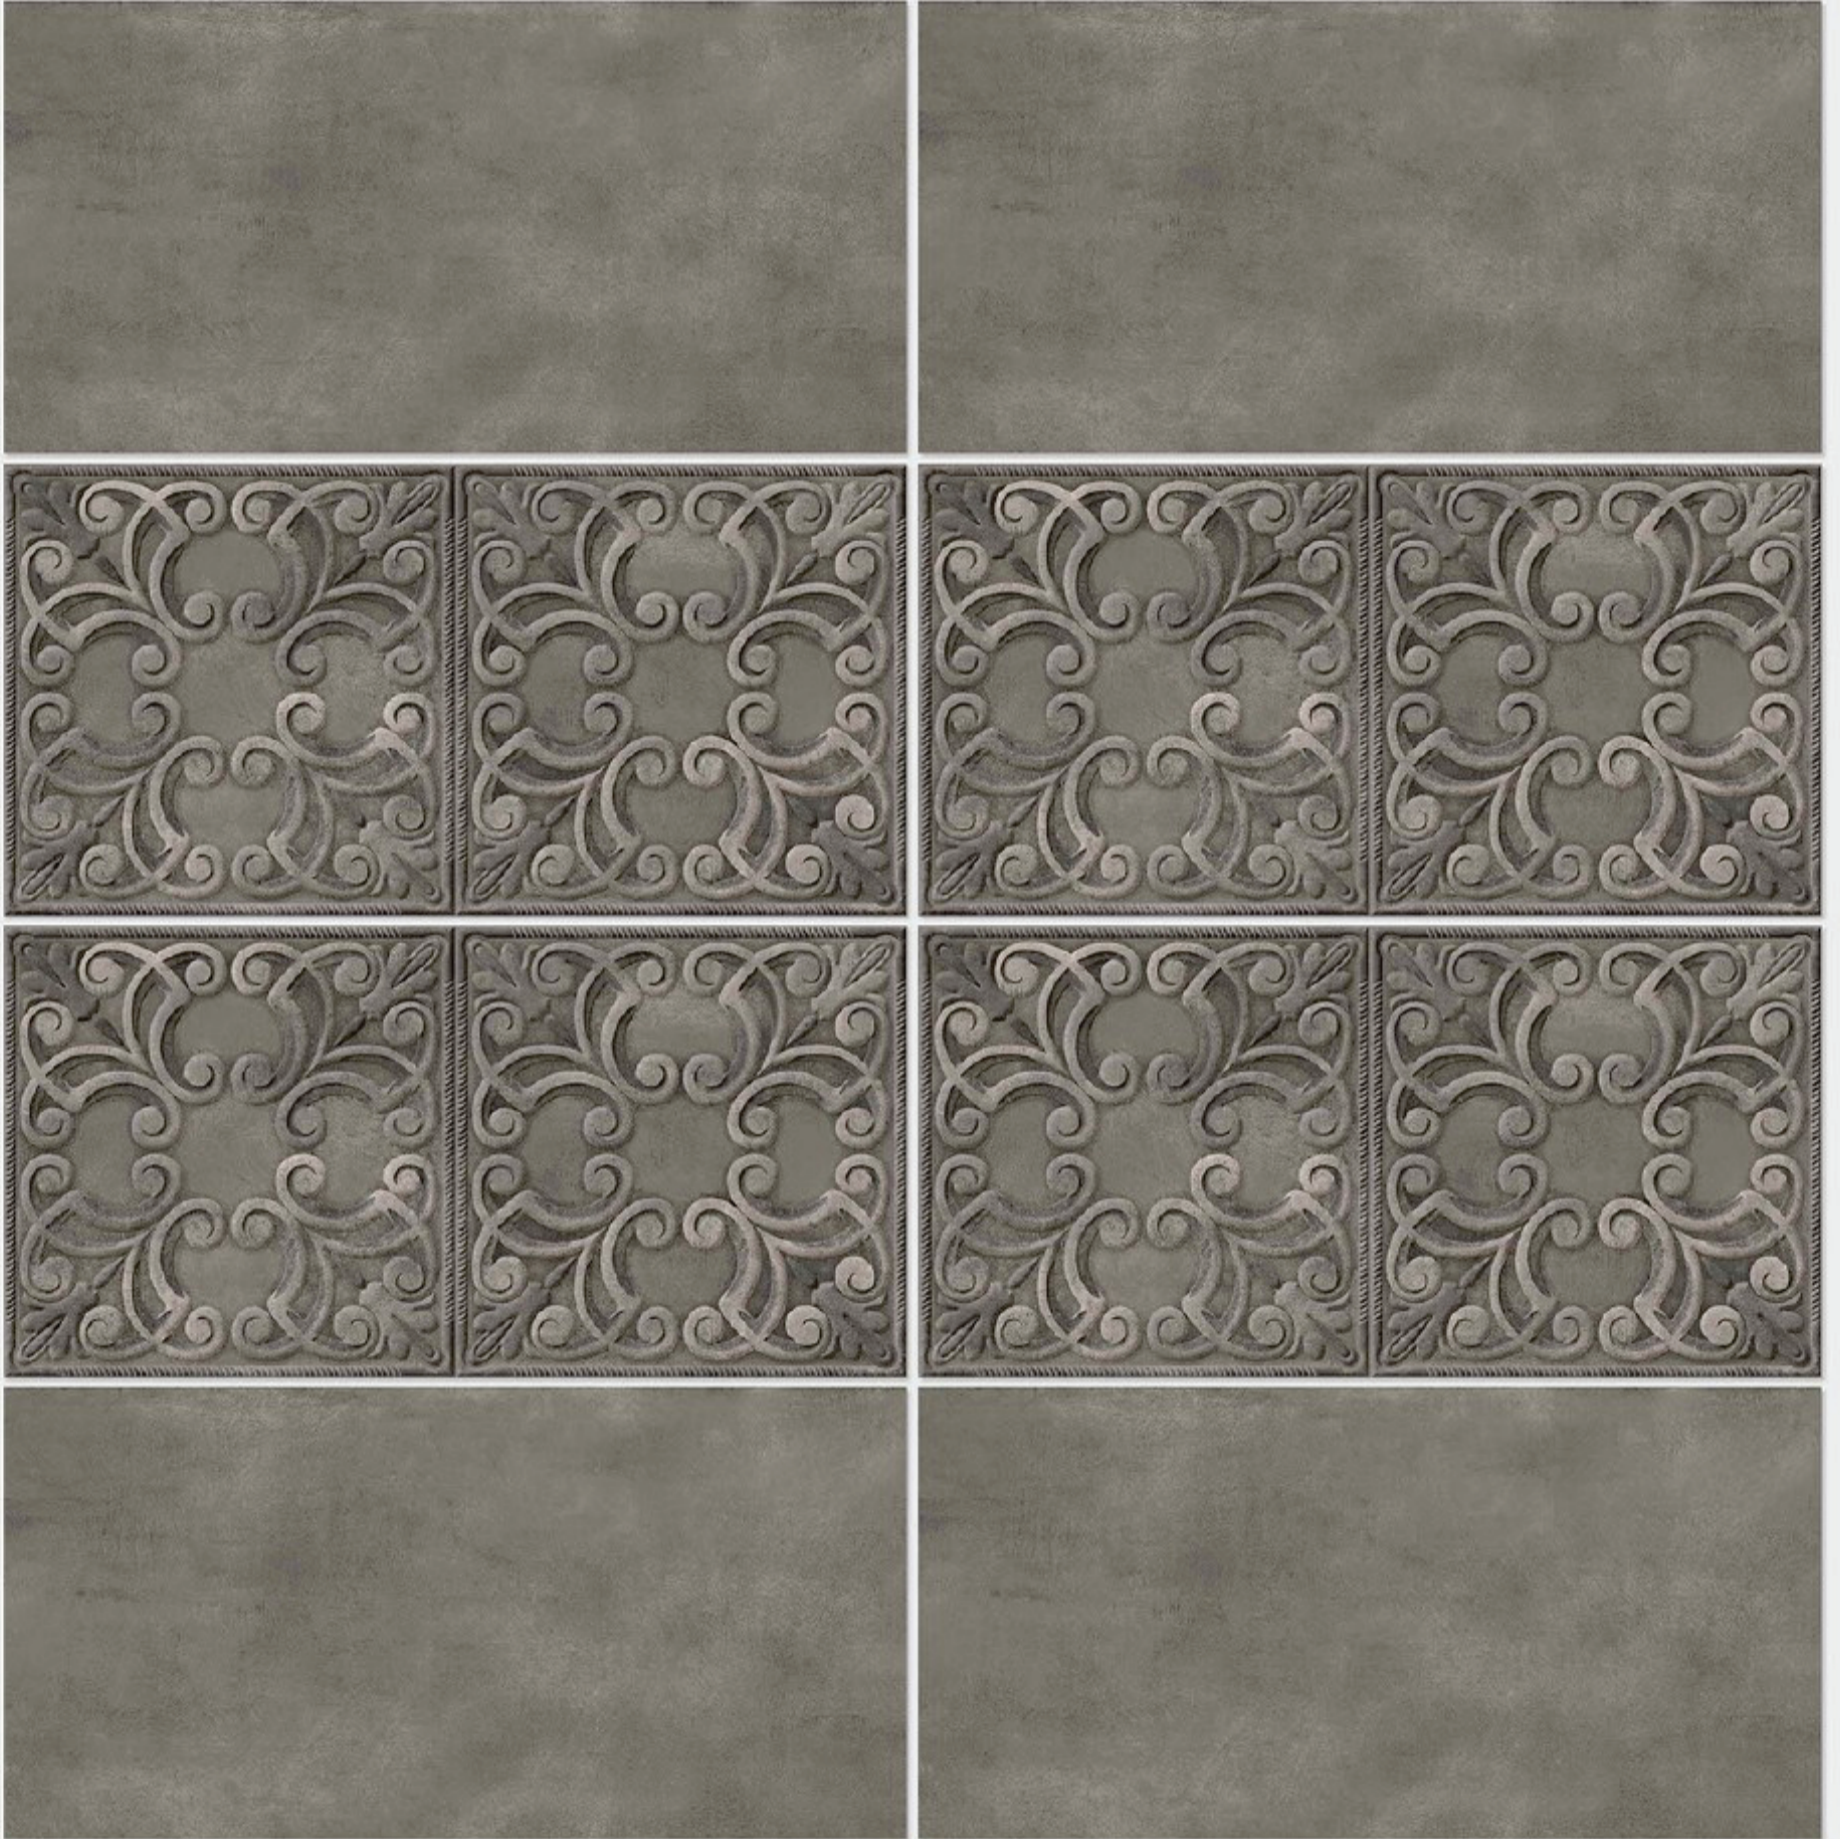

4112 D

Tile Shown
4112