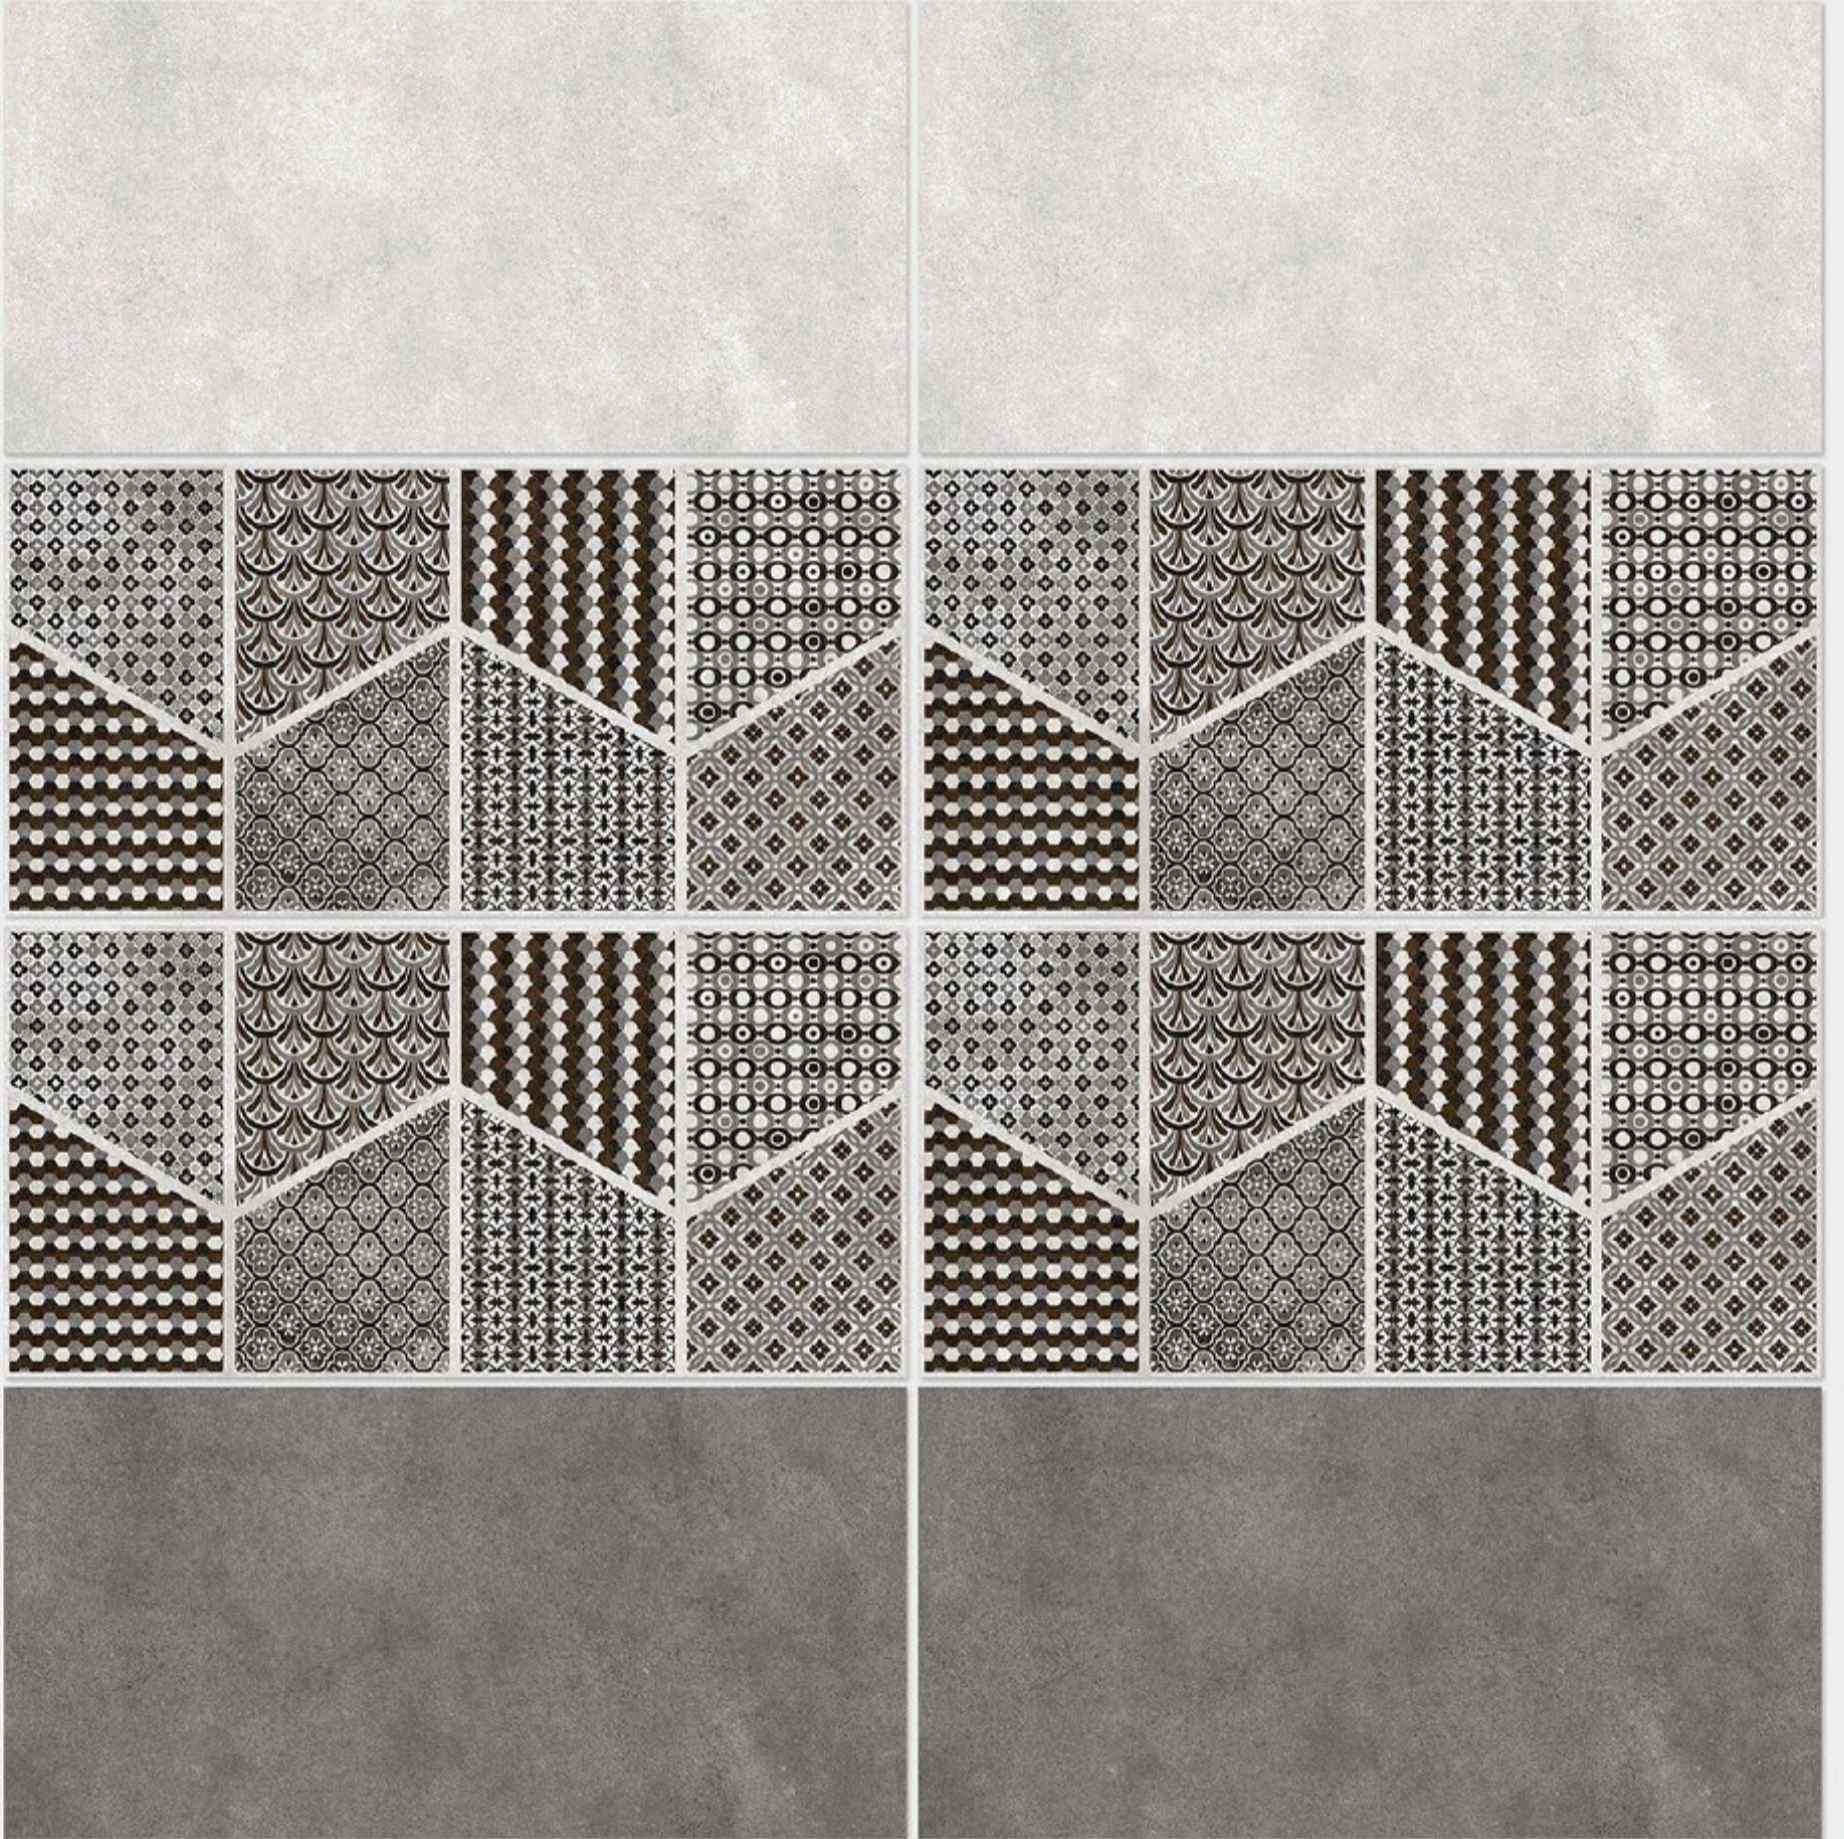

DIGITAL 300x
WALL TILES 600mm

Tile Shown
4099

resistant to salts | eco sustainable | fire proof | frost proof | random design

Finish: **Matt**

4100 L

4100 HL 1

4100 D

DIGITAL 300x
WALL TILES 600mm

Tile Shown
4100

resistant to salts | eco sustainable | fire proof | frost proof | random design

Finish: **Matt**

4101 L

4101 HL 1

4101 D

DIGITAL WALL TILES 300x600mm

Tile Shown
4101